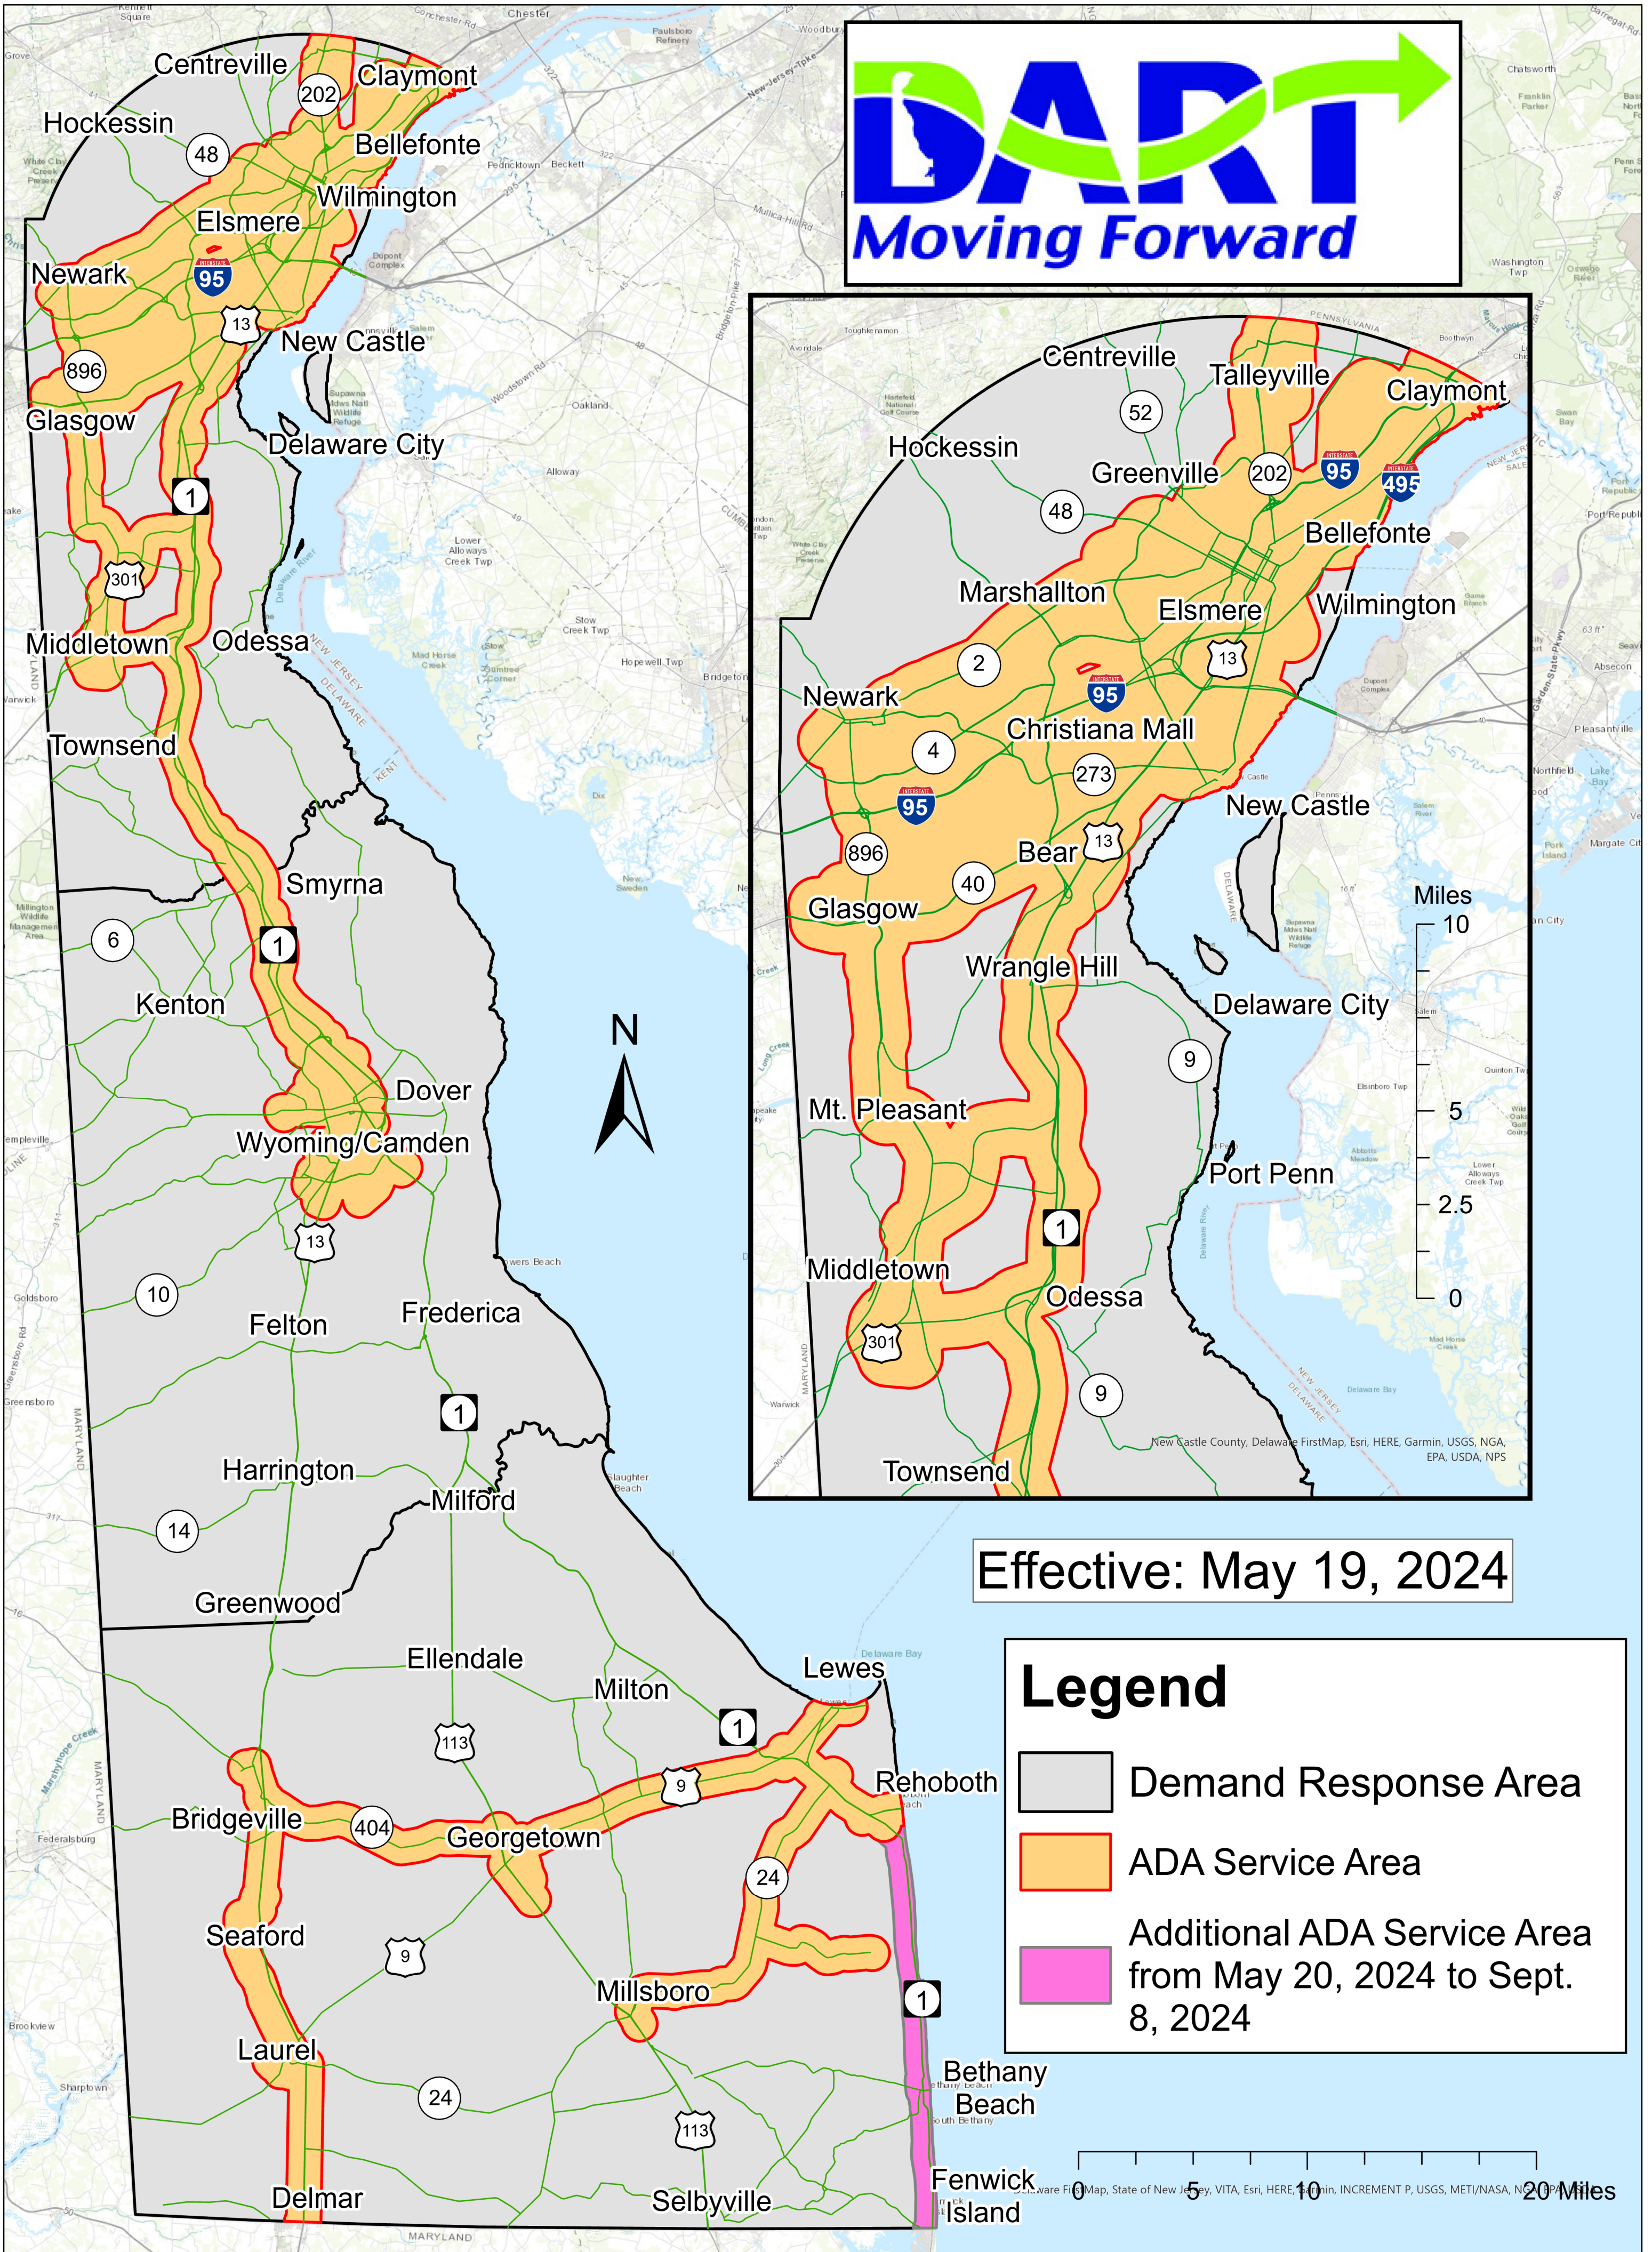

May 2024: Statewide Saturday ADA Service Area

Effective: May 19, 2024

Legend

- Demand Response Area
- ADA Service Area
- Additional ADA Service Area from May 20, 2024 to Sept. 8, 2024

0 5 10 20 Miles