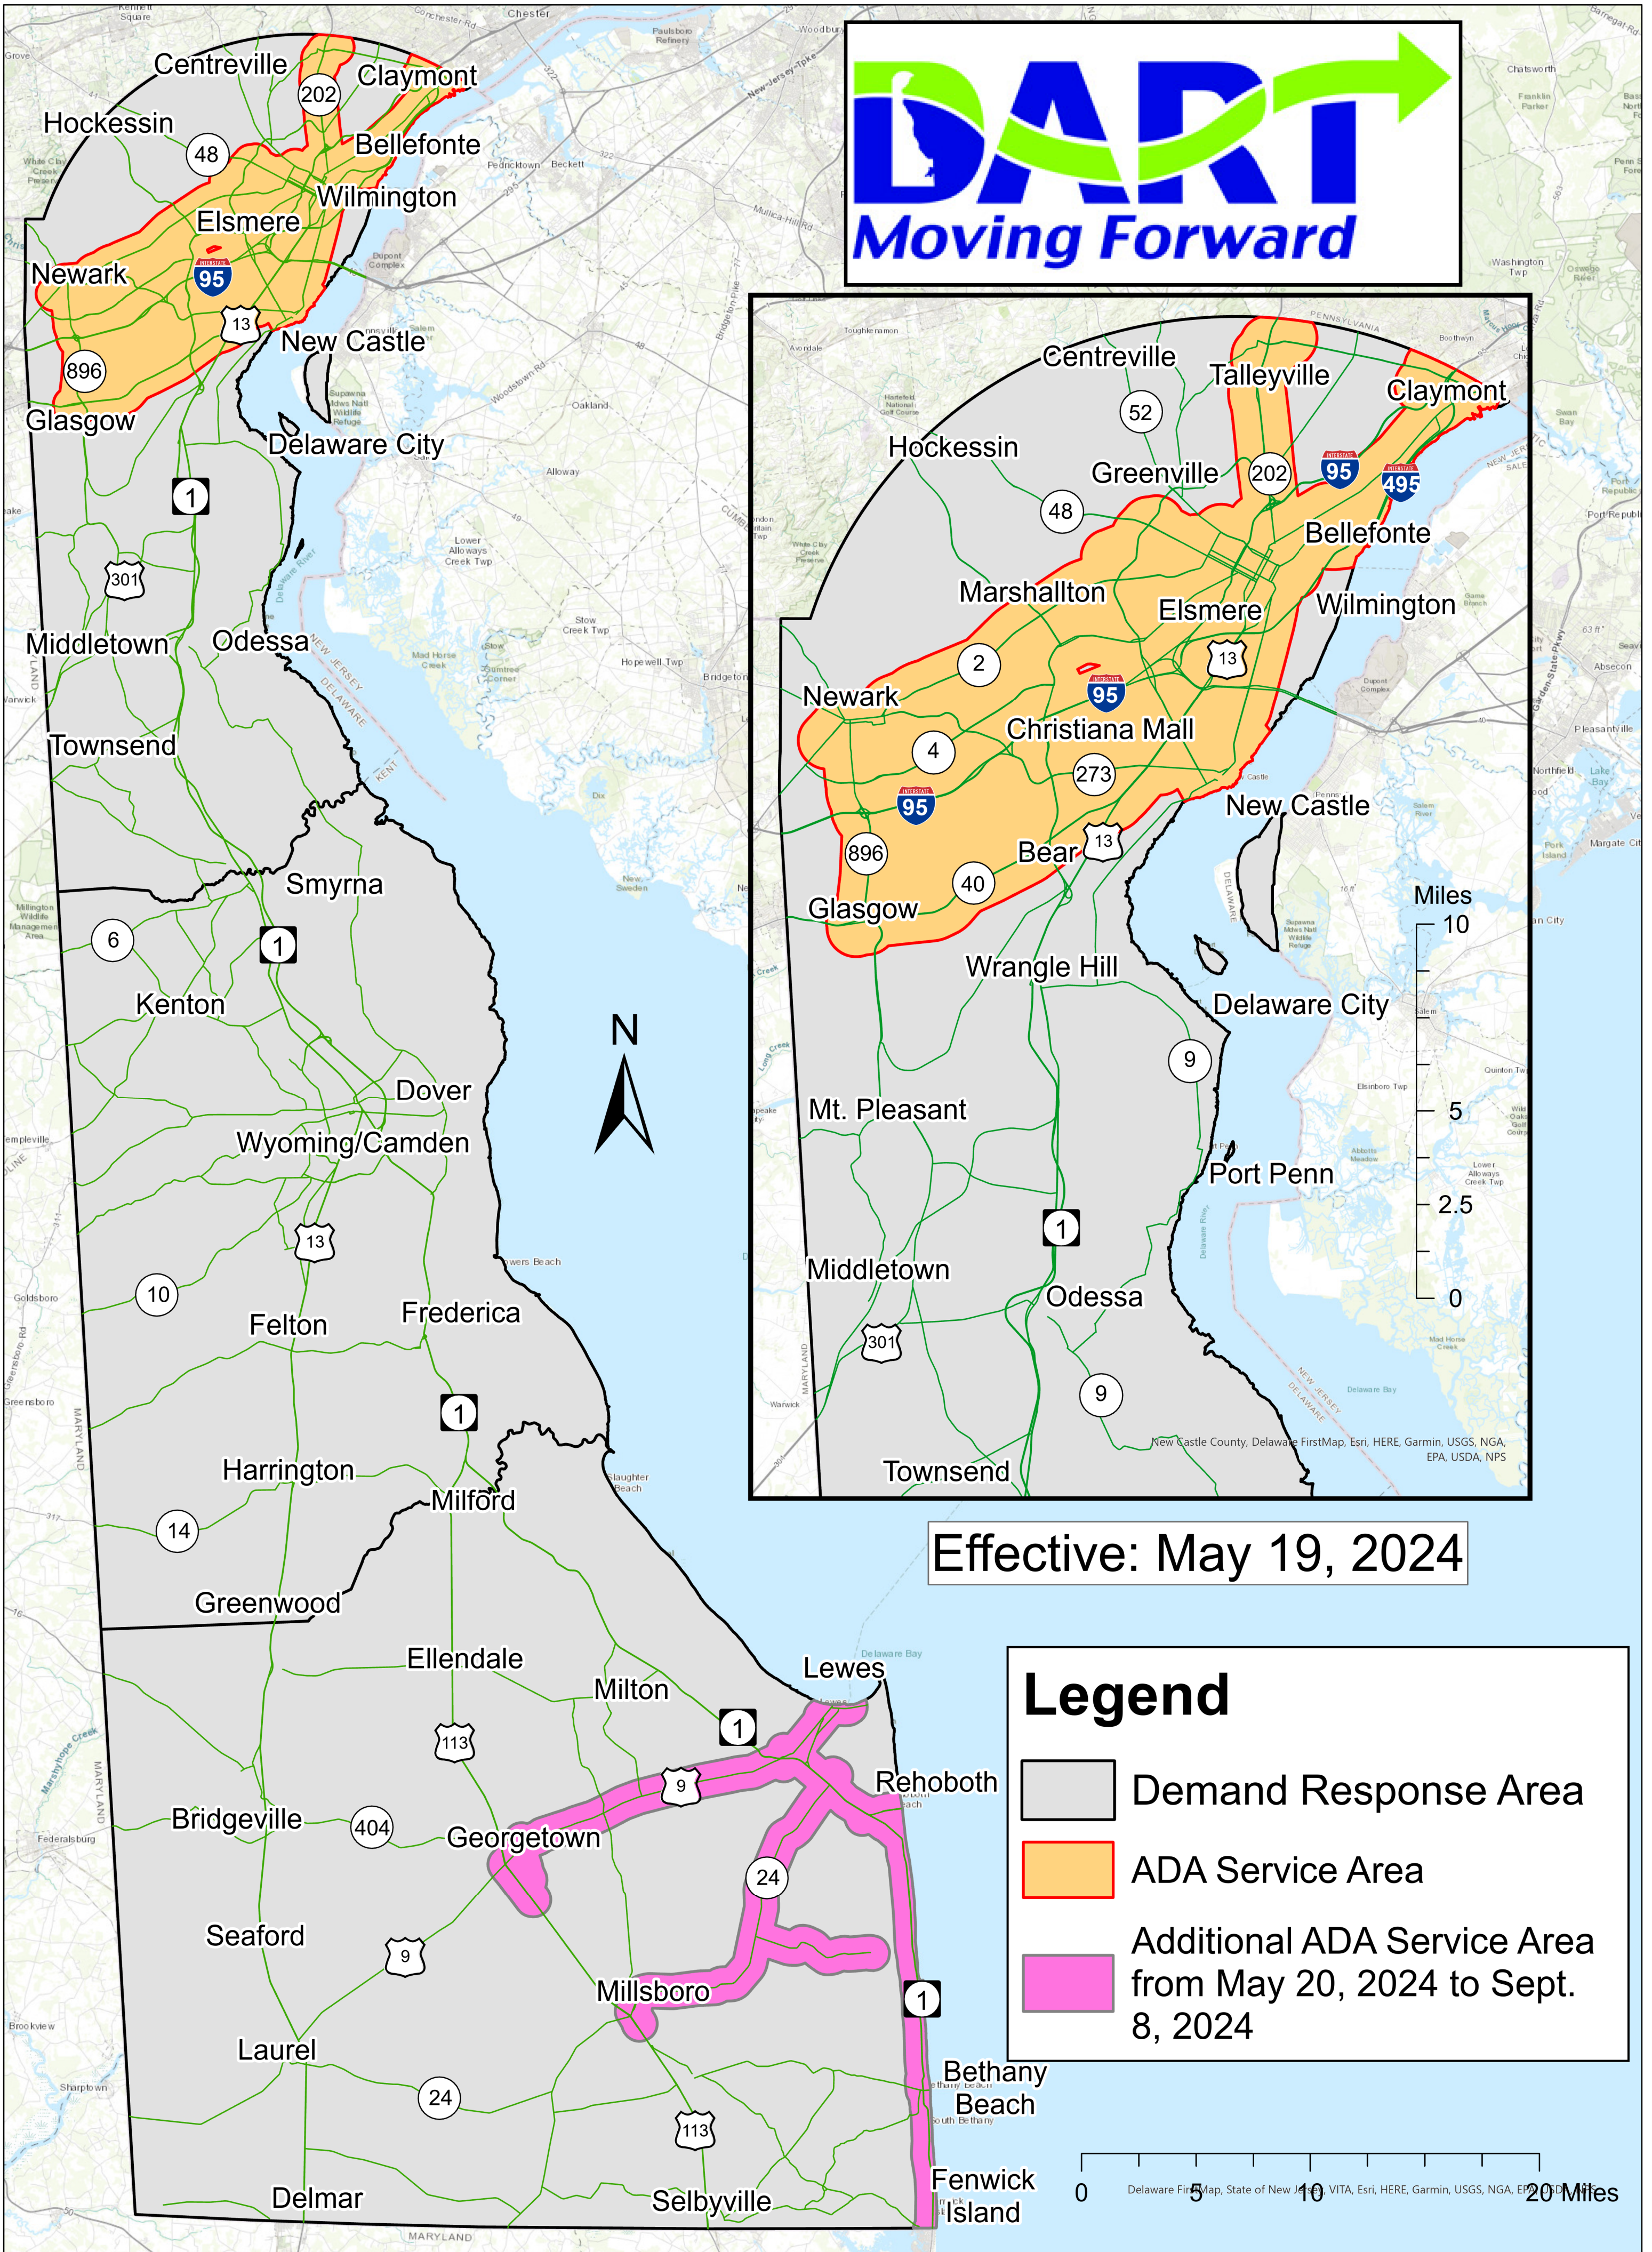

# May 2024: Statewide Sunday ADA Service Area

Effective: May 19, 2024

## Legend

-  Demand Response Area
-  ADA Service Area
-  Additional ADA Service Area from May 20, 2024 to Sept. 8, 2024

0 5 10 20 Miles