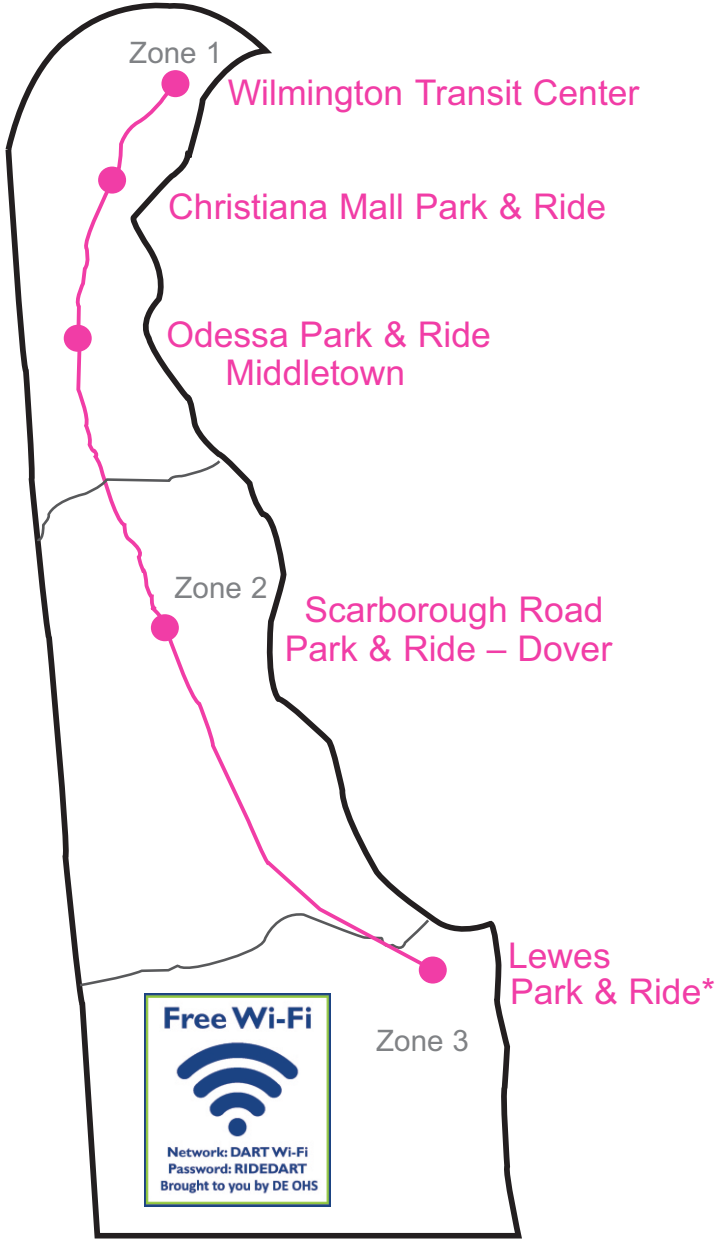

305 Beach Connection

*Connections to Beach Bus Lines 201, 204, 206, 208

Wilmington To Lewes Transit Center

Saturdays

Wilmington Transit Center (Inside)	Christiana Mall Park & Ride (Inside)	Odessa Park & Ride (DE 299 & DE 1)	Scarborough Rd Park & Ride	Lewes Transit Center
8:00	8:22	8:40	9:09	10:02
9:30	9:56	10:18	10:49	11:41
5:15	5:34	5:51	6:22	7:07

PM trips are indicated in bold.

Wilmington To Lewes Transit Center

Sundays and Holidays

Wilmington Transit Center (Inside)	Christiana Mall Park & Ride (Inside)	Odessa Park & Ride (DE 299 & DE 1)	Scarborough Rd Park & Ride	Lewes Transit Center
8:00	8:17	8:34	9:05	9:51
9:30	9:48	10:04	10:34	11:20
5:15	5:35	5:56	6:24	7:07

PM trips are indicated in bold.

Lewes Transit Center To Wilmington

Saturdays

Lewes Transit Center	Scarborough Rd Park & Ride	Odessa Park & Ride (DE 299 & DE 1)	Christiana Mall Park & Ride (Outside)	Wilmington Transit Center (Outside)
10:45	11:42	12:09	12:36	12:54
5:15	6:02	6:25	6:49	7:01
7:45	8:32	8:54	9:16	9:27

PM trips are indicated in bold.

Lewes Transit Center To Wilmington

Sundays and Holidays

Lewes Transit Center	Scarborough Rd Park & Ride	Odessa Park & Ride (DE 299 & DE 1)	Christiana Mall Park & Ride (Outside)	Wilmington Transit Center (Outside)
10:45	11:47	12:14	12:40	12:56
5:15	6:01	6:24	6:48	7:01
7:45	8:31	8:53	9:16	9:29

PM trips are indicated in bold.

All bus stops are listed.
Seating is limited, with no reserved seating.
This service operates from May 25 through September 8, 2024.
Service operates on the following Holidays: Memorial Day (May 27), July 4, and Labor Day (September 2).