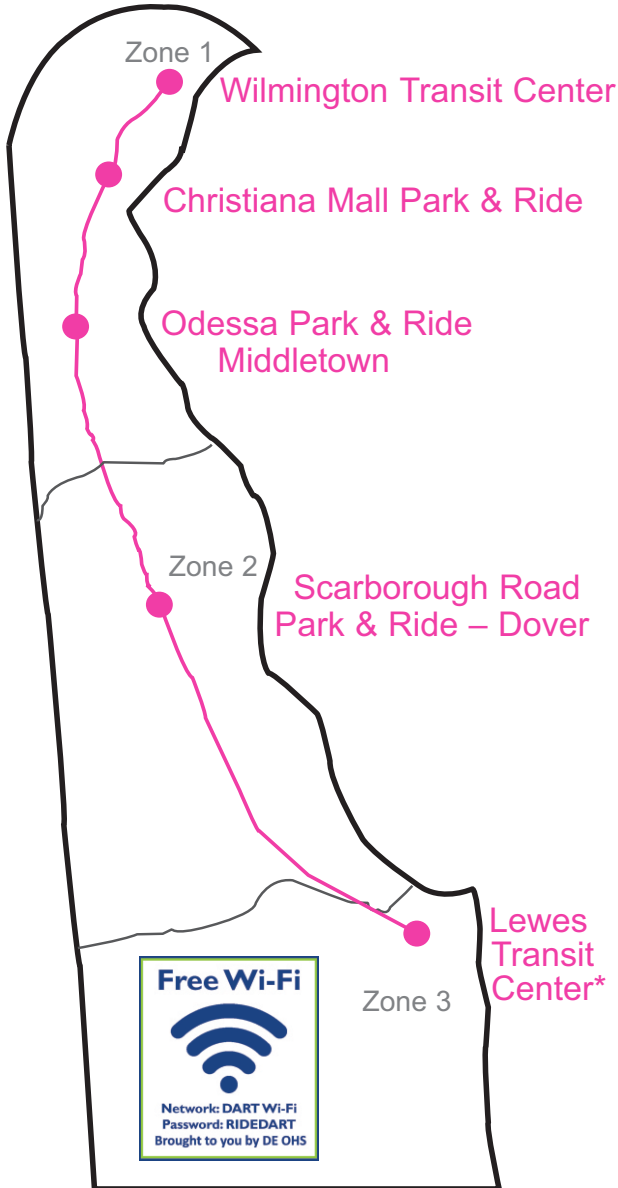

305 Beach Connection

*Between Wilmington and
Lewes Transit Center
Saturdays, Sundays & Holidays*

*Connections to Beach Bus Lines 201, 204, 206, 208

Wilmington To Lewes Transit Center

Saturdays

Wilmington Transit Center (Inside)	Christiana Mall Park & Ride (Inside)	Odessa Park & Ride (DE 299 & DE 1)	Scarborough Rd Park & Ride	Lewes Transit Center
8:00	8:22	8:40	9:09	10:02
9:30	9:56	10:18	10:49	11:41
5:15	5:34	5:51	6:22	7:07

Sundays/Holidays

8:00	8:17	8:34	9:05	9:51
9:30	9:48	10:04	10:34	11:20
5:15	5:35	5:56	6:24	7:07

Lewes Transit Center To Wilmington

Saturdays

Lewes Transit Center	Scarborough Rd Park & Ride	Odessa Park & Ride (DE 299 & DE 1)	Christiana Mall Park Ride (Outside)	Wilmington Transit Center (Outside)
10:45	11:42	12:09	12:36	12:54
5:15	6:02	6:25	6:49	7:01
7:45	8:32	8:54	9:16	9:27

Sundays/Holidays

10:45	11:47	12:14	12:40	12:56
5:15	6:01	6:24	6:48	7:01
7:45	8:31	8:53	9:16	9:29

PM trips are indicated in bold.

All bus stops are listed.

Seating is limited, with no reserved seating.

This service operates from May 25 through September 2, 2024, including the following holidays: Memorial Day (May 27), July 4, and Labor Day (September 2).

Use your phone to pay your fare with the
DART Pass mobile app.