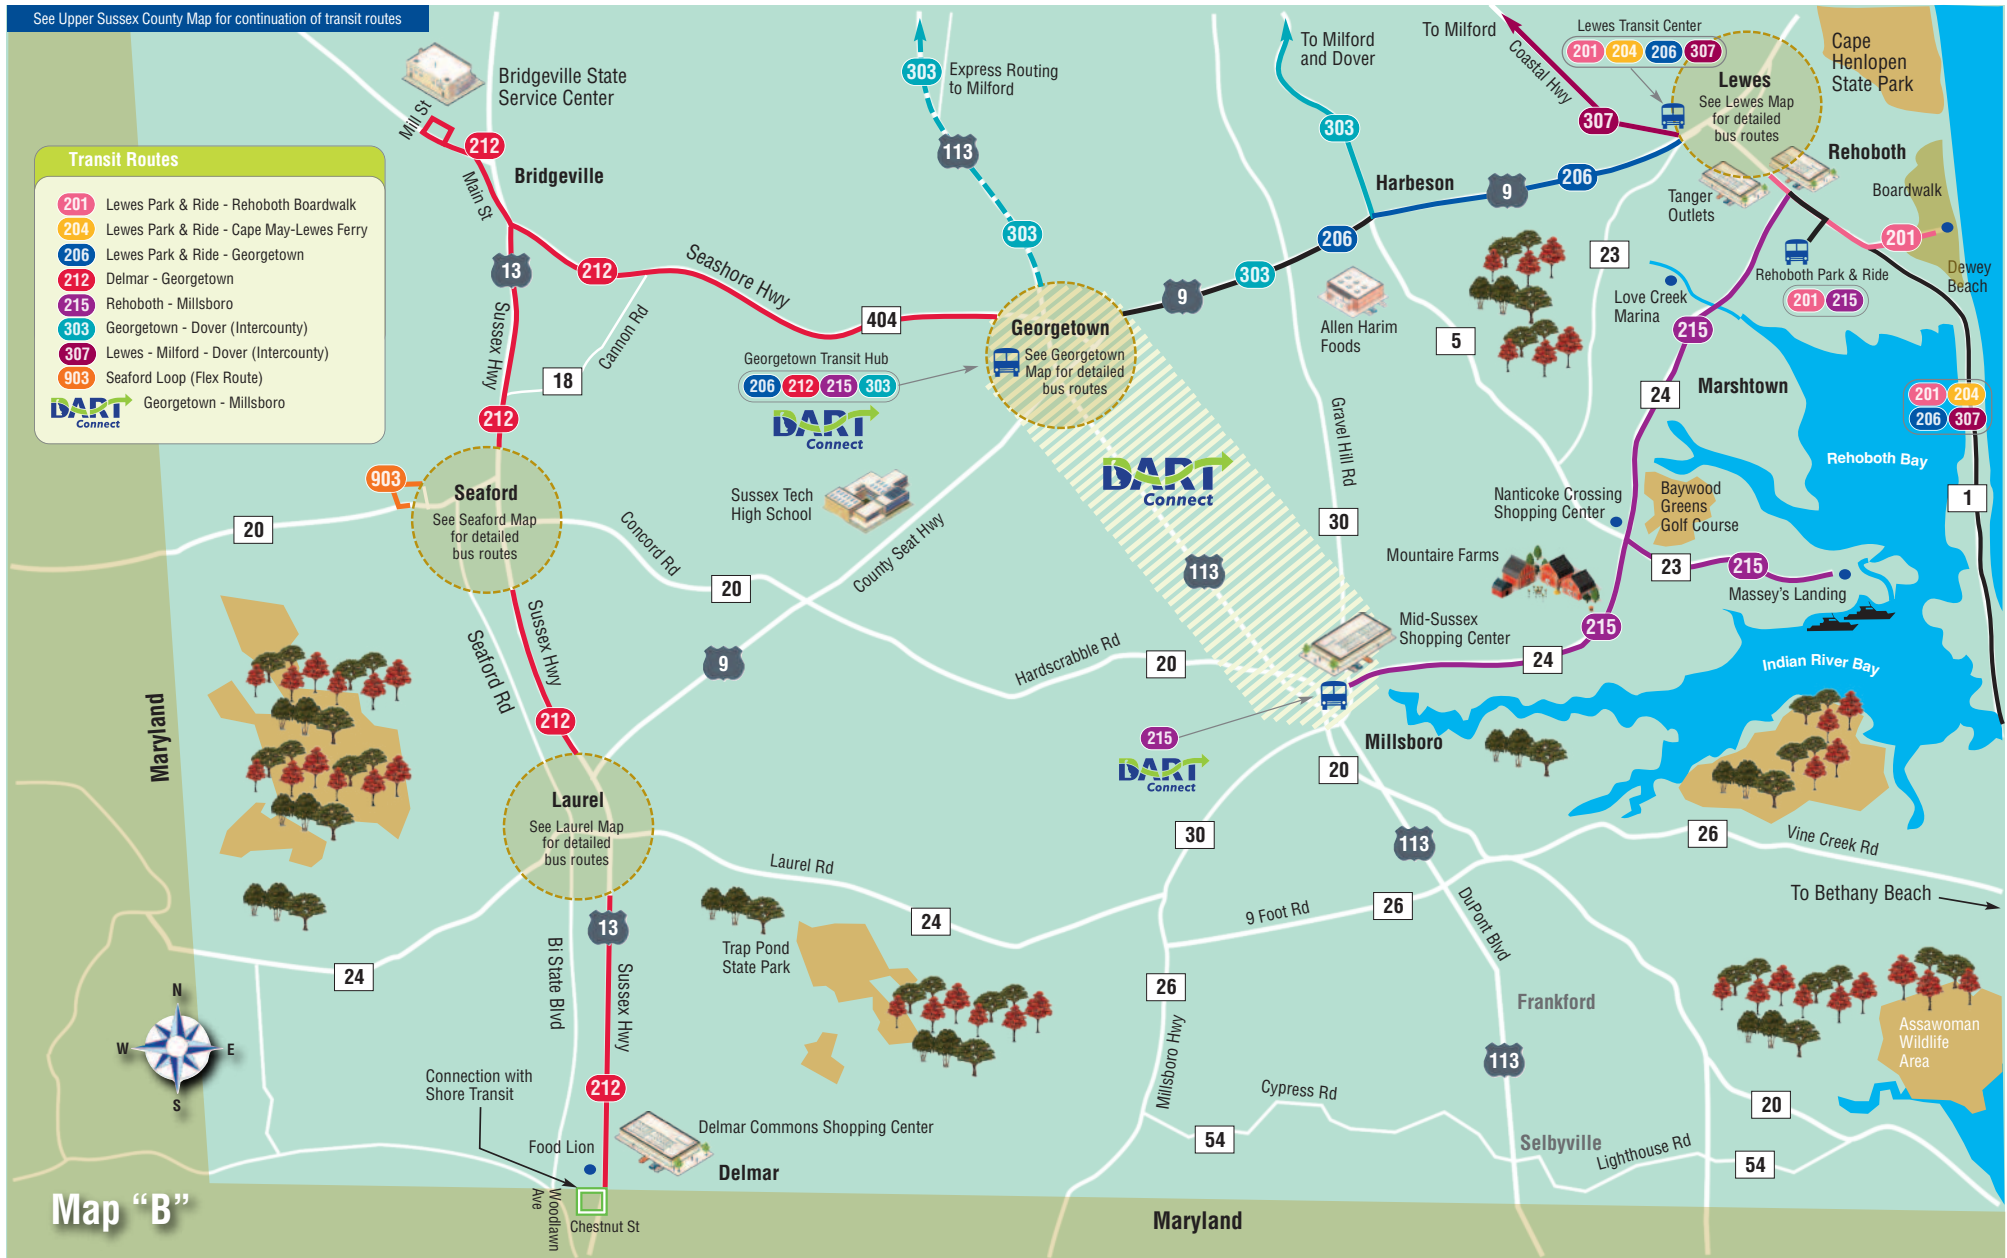

Transit Routes

- 201 Lewes Park & Ride - Rehoboth Boardwalk
- 204 Lewes Park & Ride - Cape May-Lewes Ferry
- 206 Lewes Park & Ride - Georgetown
- 212 Delmar - Georgetown
- 215 Rehoboth - Millsboro
- 303 Georgetown - Dover (Intercounty)
- 307 Lewes - Milford - Dover (Intercounty)
- 903 Seaford Loop (Flex Route)
- 903 Georgetown - Millsboro

Map "B"

Lower Sussex County
Transit Routes
 Effective October 22, 2023

NOTE: Bus routes shown in black indicate multiple bus routes run along that path.
 Routing is subject to change based on rerouting due to construction or other circumstances that can only be addressed by altering the route temporarily or permanently. For assistance with trip planning, call **1.800.652.DART** or use the Google Trip Planner at DartFirstState.com

DART Connect DART Connect, on-demand micro transit service, operating in Georgetown and Millsboro and connecting with DART Bus Routes 206, 212, 215, 303 within the zone boundaries.