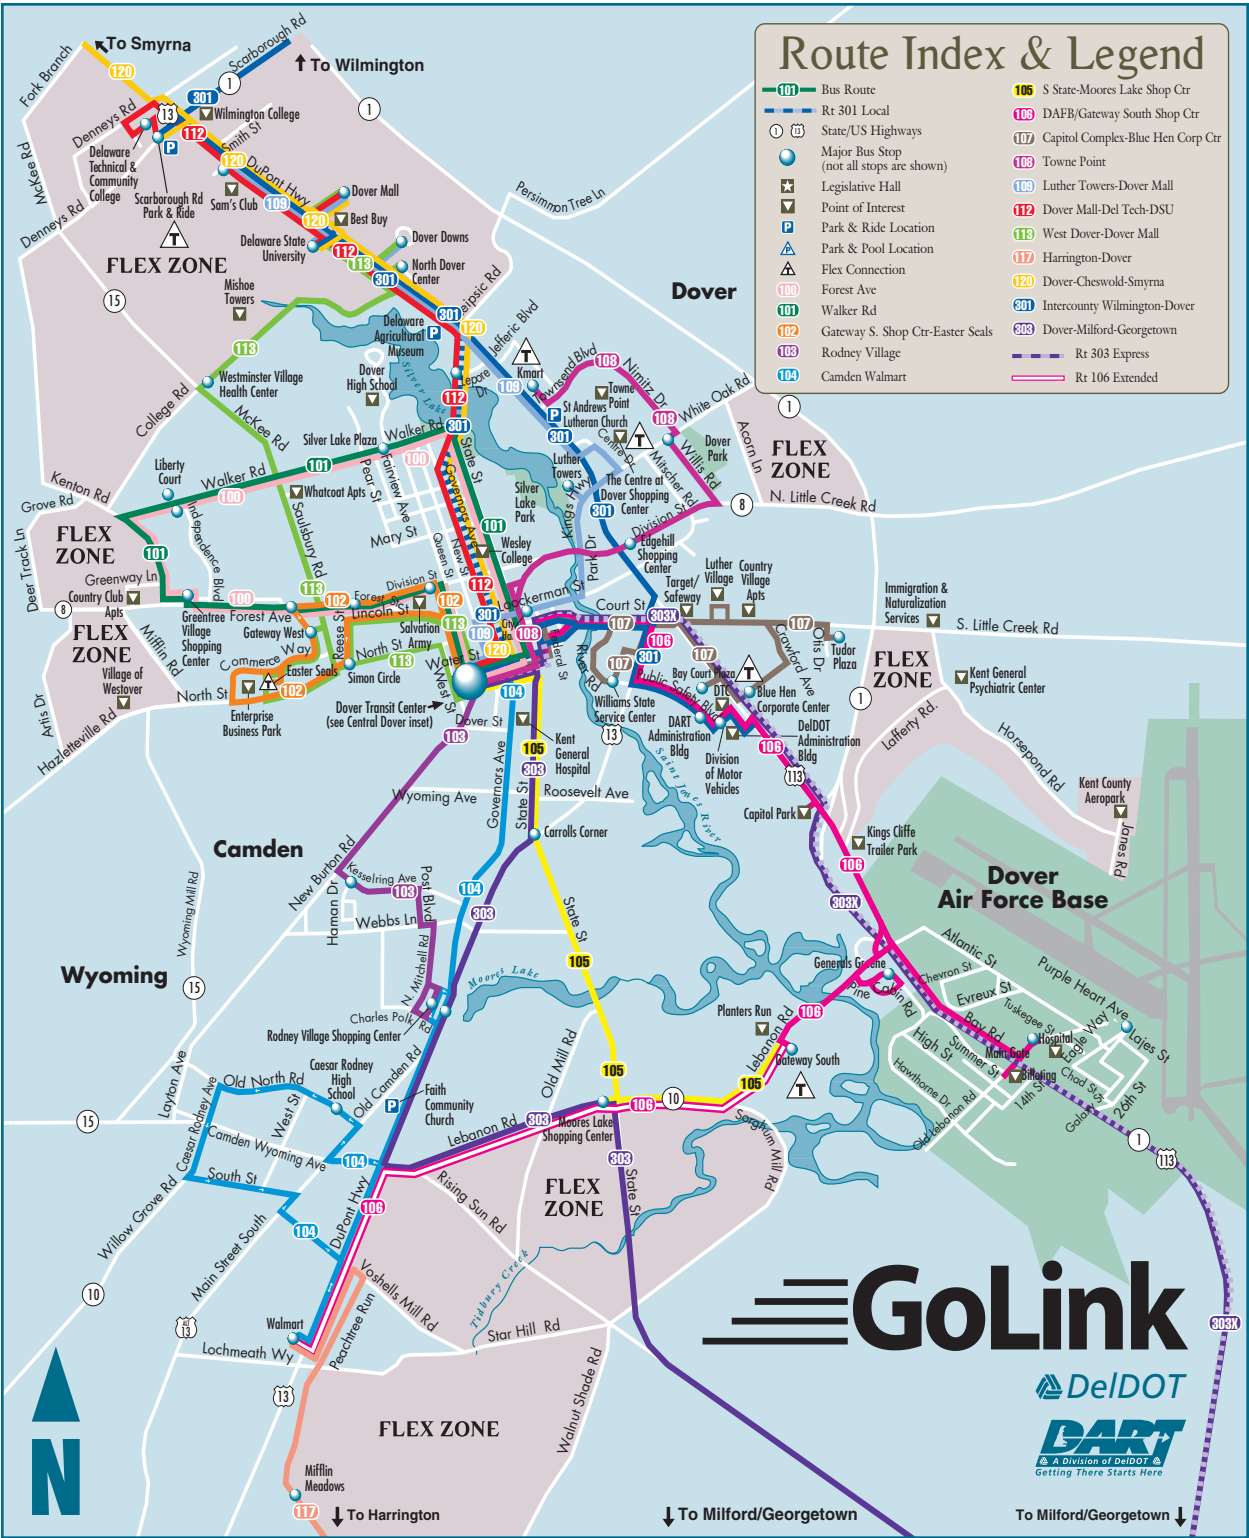

Route Index & Legend

- 101 Bus Route
- Rt 301 Local
- State/US Highways
- Major Bus Stop (not all stops are shown)
- ★ Legislative Hall
- ▼ Point of Interest
- P Park & Ride Location
- △ Park & Pool Location
- △ Flex Connection
- 100 Forest Ave
- 101 Walker Rd
- 102 Gateway S. Shop Ctr-Easter Seals
- 103 Rodney Village
- 104 Camden Walmart
- 105 S State-Moores Lake Shop Ctr
- 106 DAFB/Gateway South Shop Ctr
- 107 Capitol Complex-Blue Hen Corp Ctr
- 108 Towne Point
- 109 Luther Towers-Dover Mall
- 112 Dover Mall-Del Tech-DSU
- 113 West Dover-Dover Mall
- 117 Harrington-Dover
- 120 Dover-Cheswold-Smyrna
- 301 Intercounty Wilmington-Dover
- 303 Dover-Milford-Georgetown
- Rt 303 Express
- Rt 106 Extended

GoLink

DelDOT
DART
 A Division of DelDOT
 Getting There Starts Here

↓ To Milford/Georgetown To Milford/Georgetown ↓