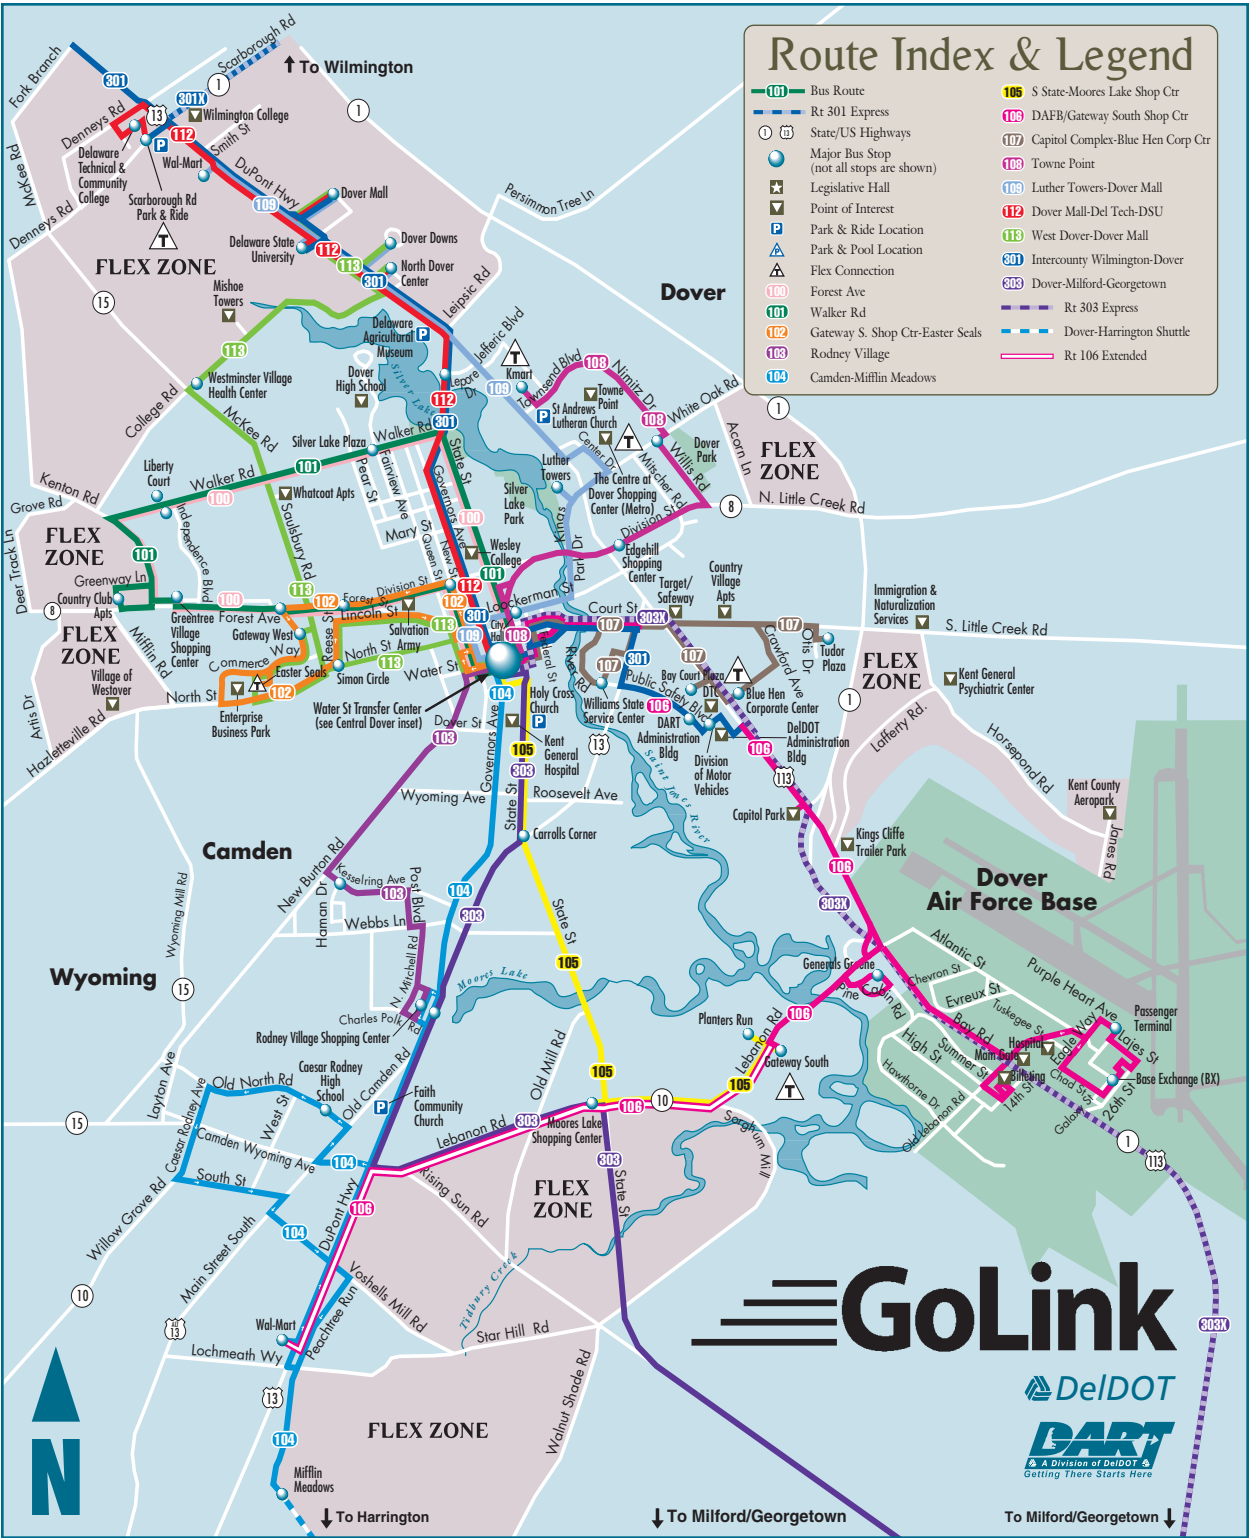

Route Index & Legend

- 101 Bus Route
- Rt 301 Express
- State/US Highways
- Major Bus Stop (not all stops are shown)
- ▲ Legislative Hall
- ▲ Point of Interest
- P Park & Ride Location
- ▲ Park & Pool Location
- ▲ Flex Connection
- 100 Forest Ave
- 101 Walker Rd
- 102 Gateway S. Shop Ctr-Easter Seals
- 103 Rodney Village
- 104 Camden-Mifflin Meadows
- 106 S State-Moores Lake Shop Ctr
- 108 DAFB/Gateway South Shop Ctr
- 107 Capitol Complex-Blue Hen Corp Ctr
- 108 Towne Point
- 109 Luther Towers-Dover Mall
- 112 Dover Mall-Del Tech-DSU
- 113 West Dover-Dover Mall
- 301 Intercountry Wilmington-Dover
- 303 Dover-Milford-Georgetown
- Rt 303 Express
- Gateway S. Shop Ctr-Blue Hen Shuttle
- Dover-Harrington Shuttle
- Rt 106 Extended

GoLink

DeIDOT
DART
 A Division of DeIDOT
 Getting There Starts Here