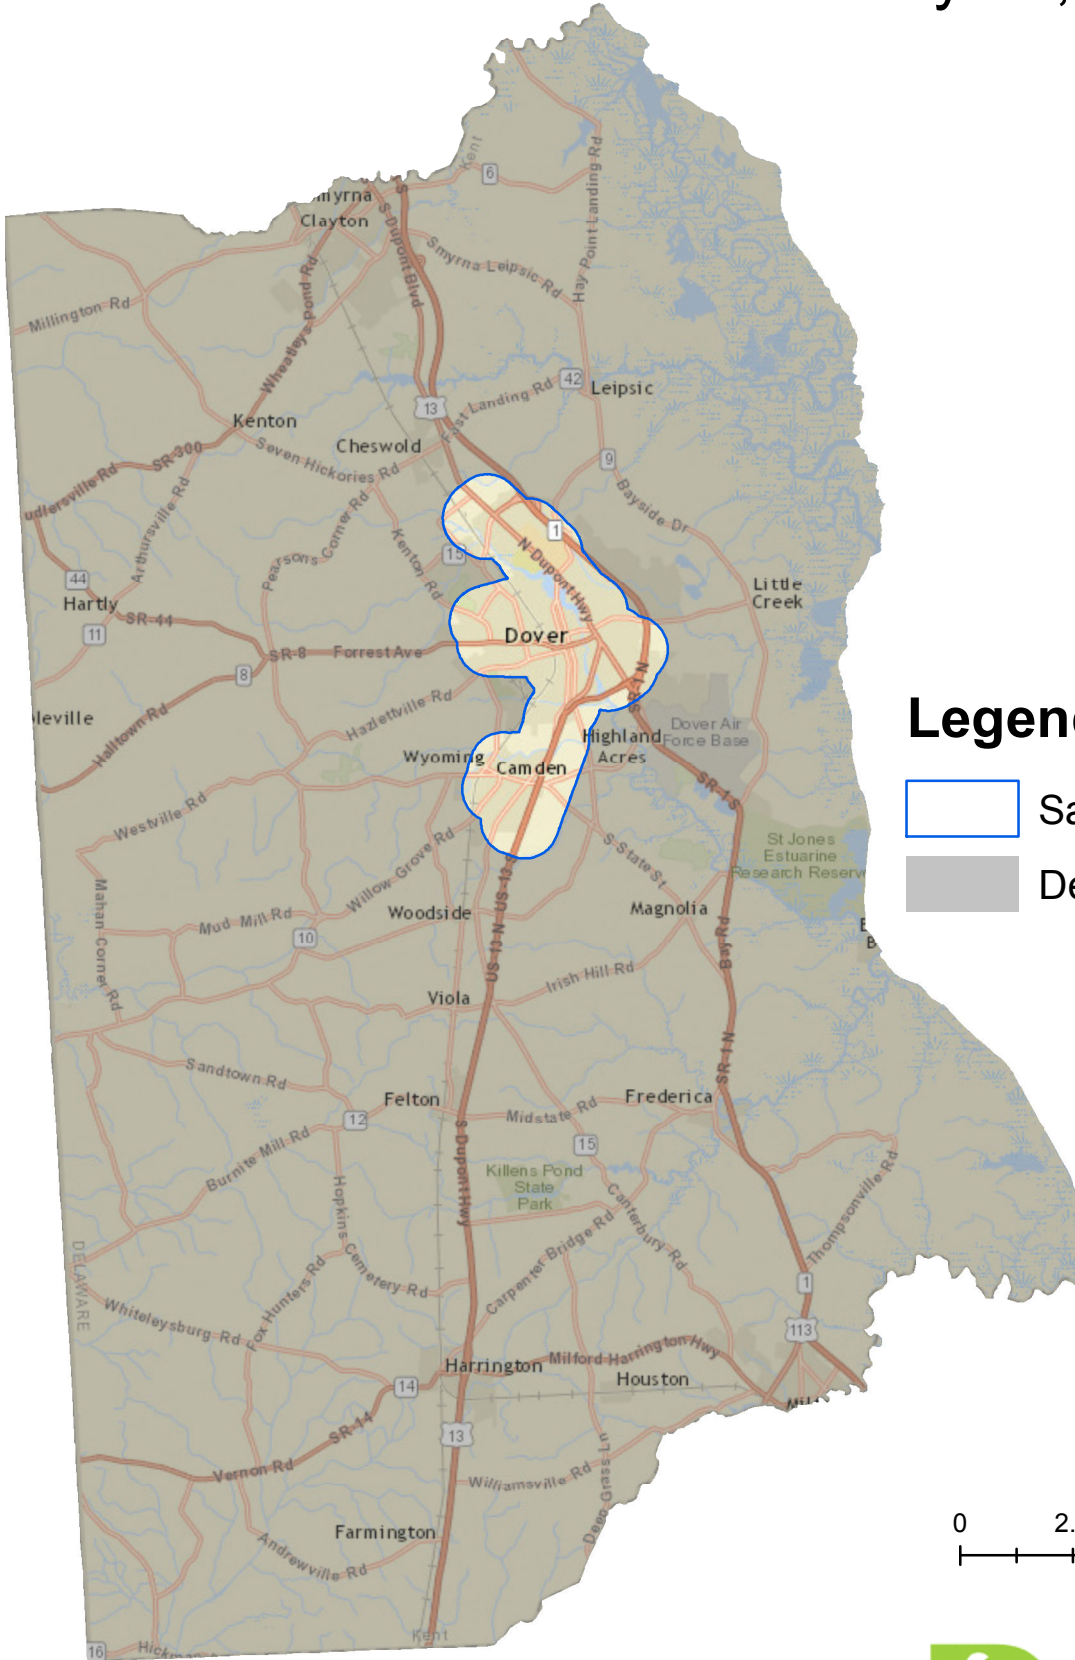

Kent County: Saturday ADA Service Area Effective: February 14, 2016

Legend

-  Saturday ADA Service Area
-  Demand Response Area