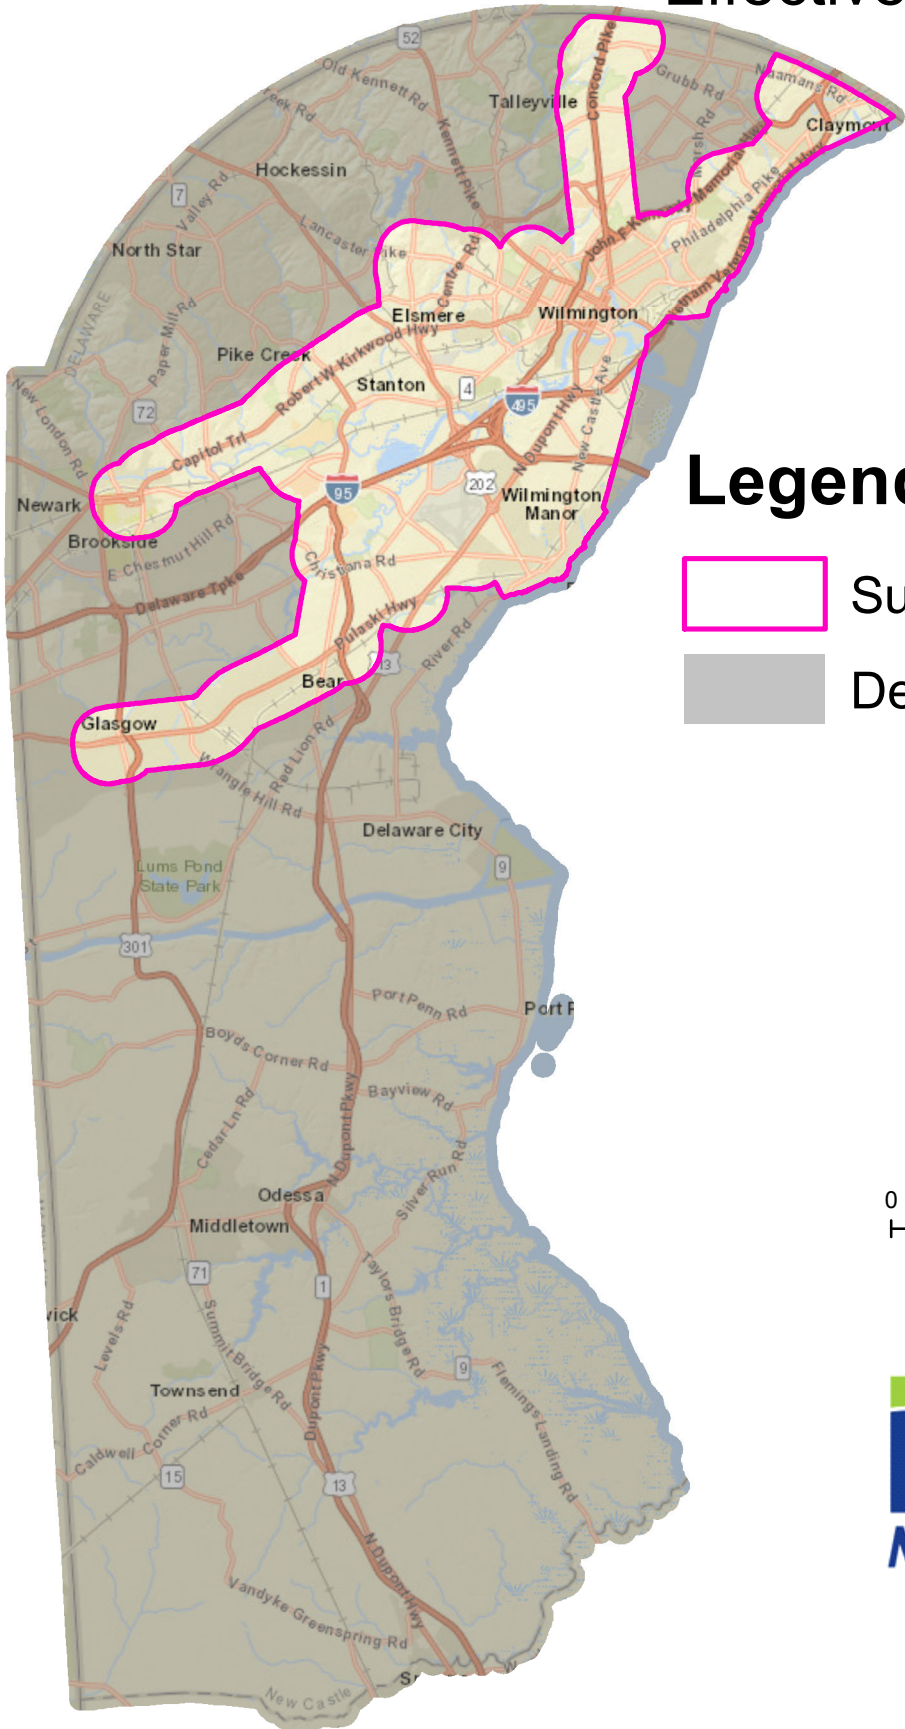

New Castle County: Sunday ADA Service Area Effective: December 11, 2016

Legend

Sunday ADA Service Area

Demand Response Area