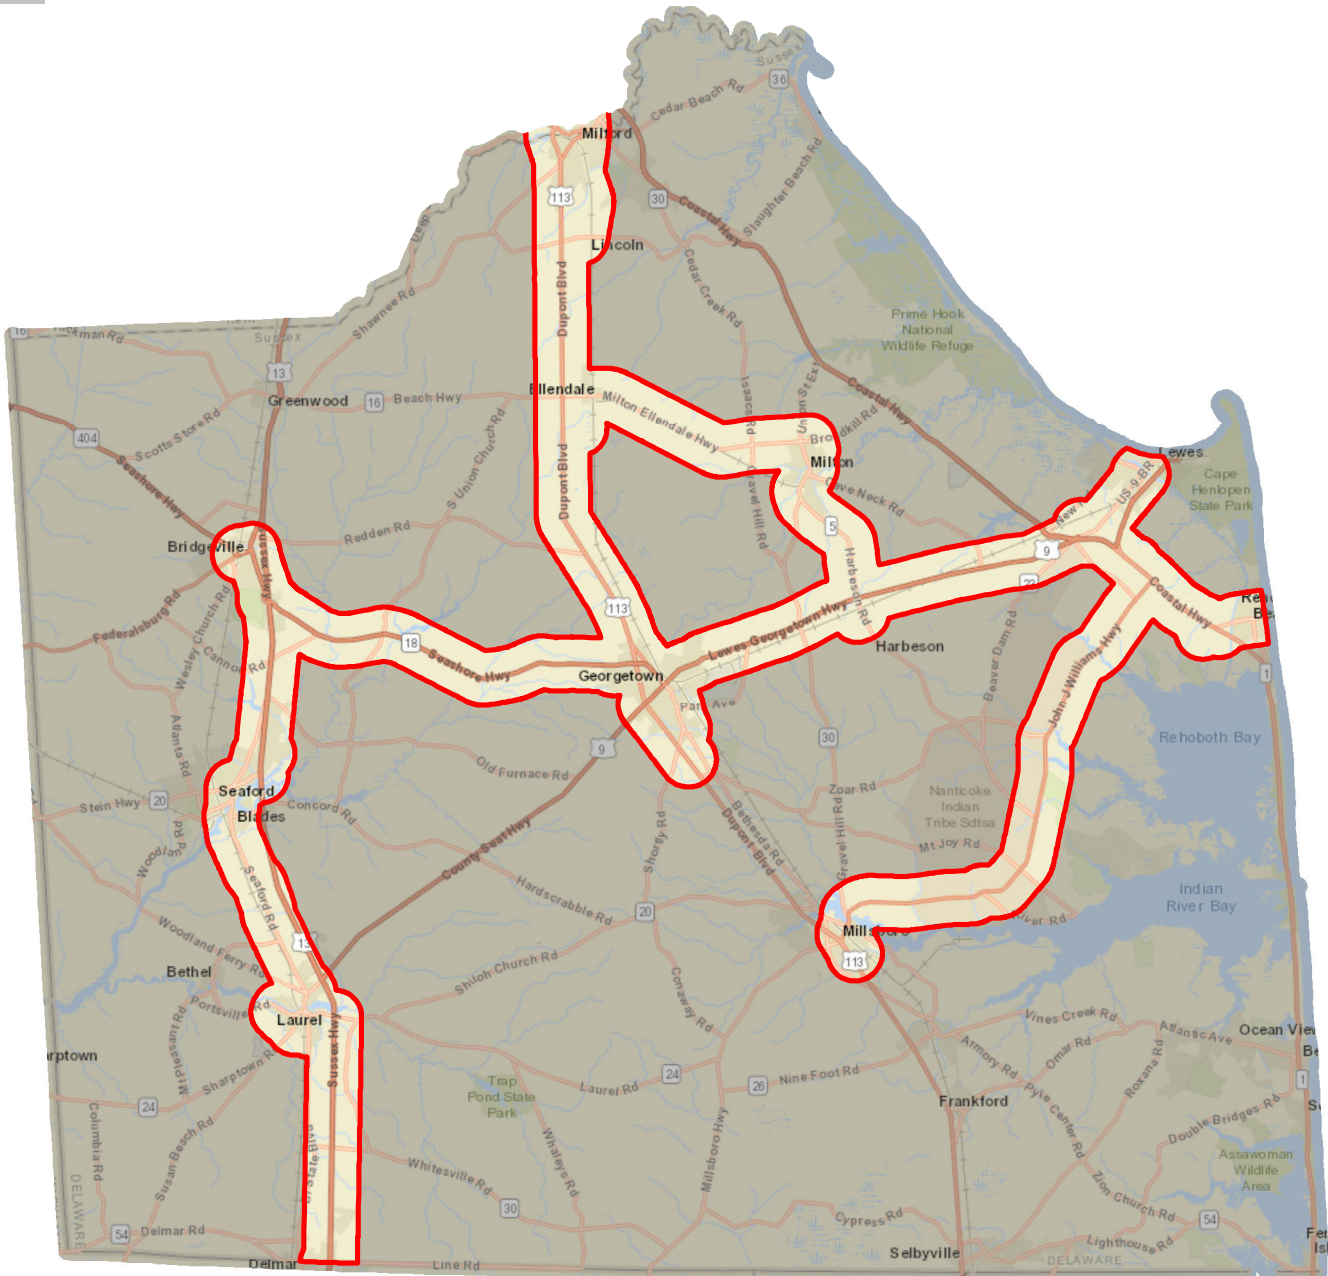

Sussex County: Weekday ADA Service Area Effective: December 11, 2016

Legend

-  Weekday ADA Service Area
-  Demand Response Area

Delaware Transit Corporation
Source: Esri, First Map