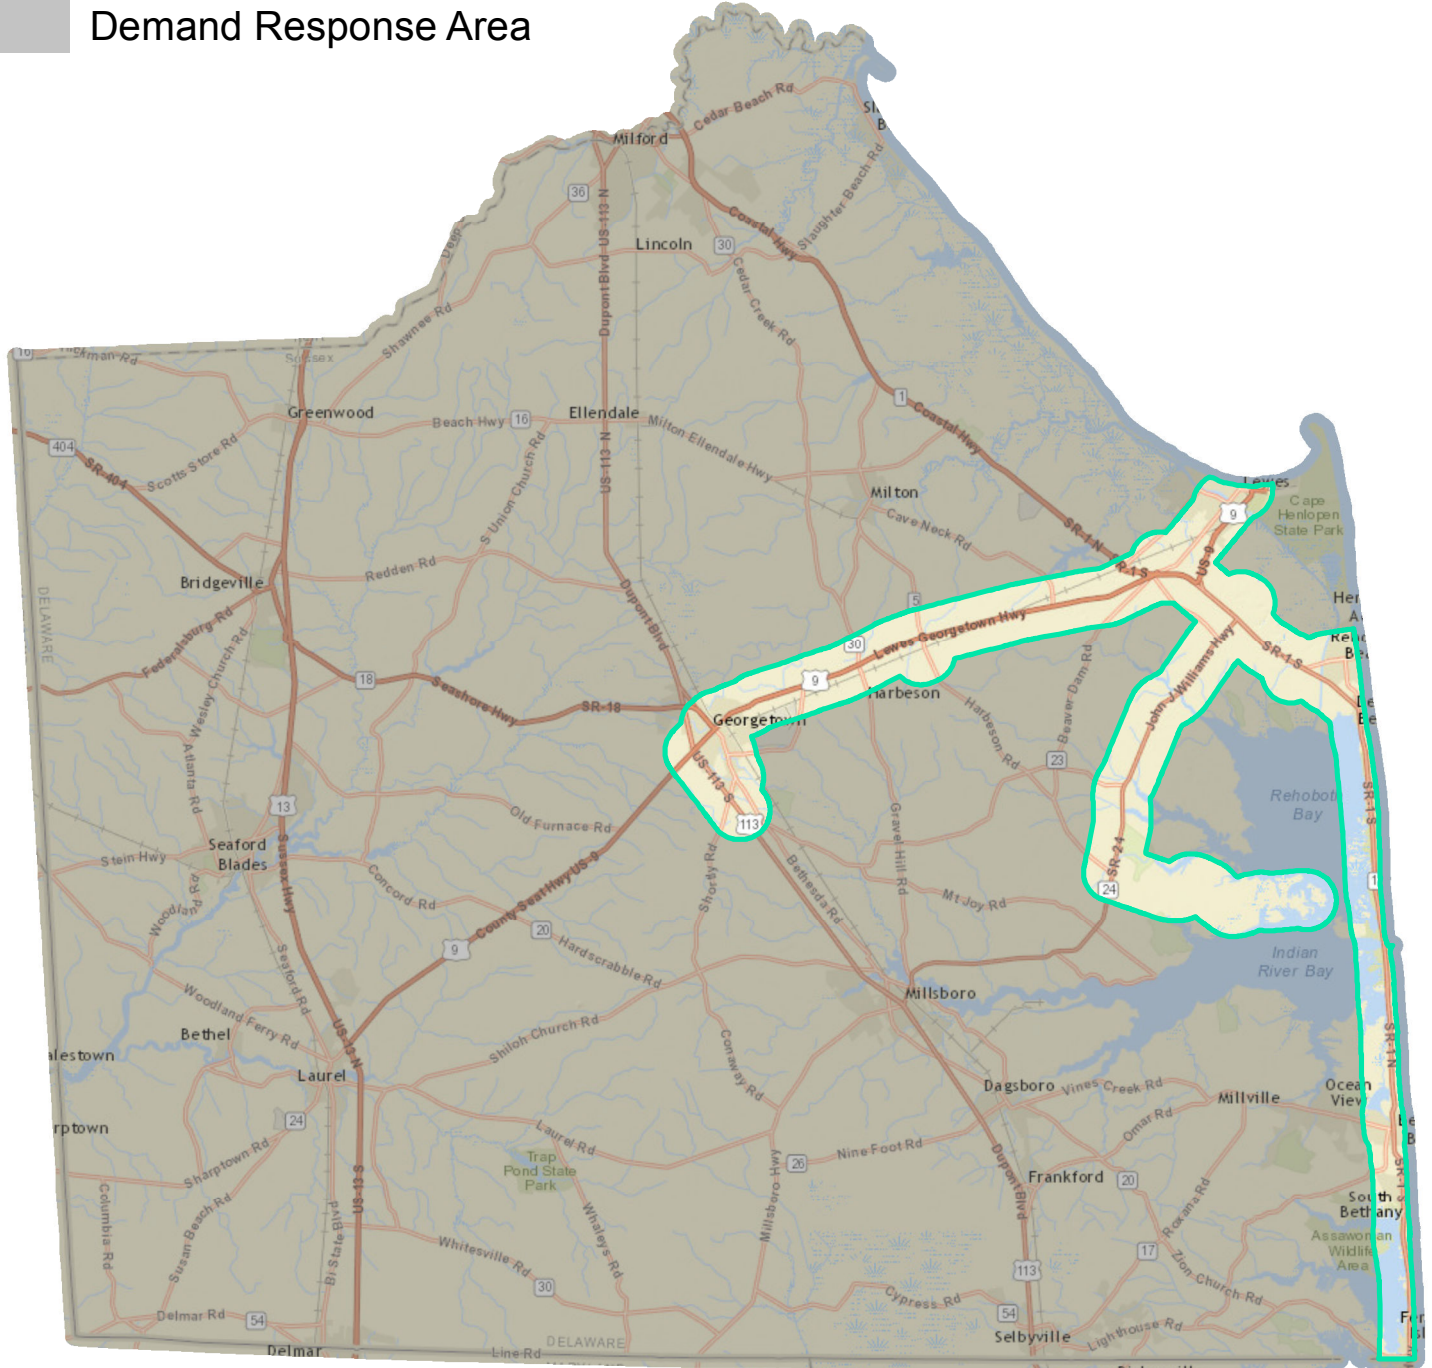

Sussex County: Saturday and Sunday ADA Service Area Effective: May 17, 2015

Legend

-  Saturday and Sunday ADA Service Area from May 21 to September 13, 2015
-  Demand Response Area

0 2.5 5 10 Miles

Delaware Transit Corporation
Source: Esri, First Map