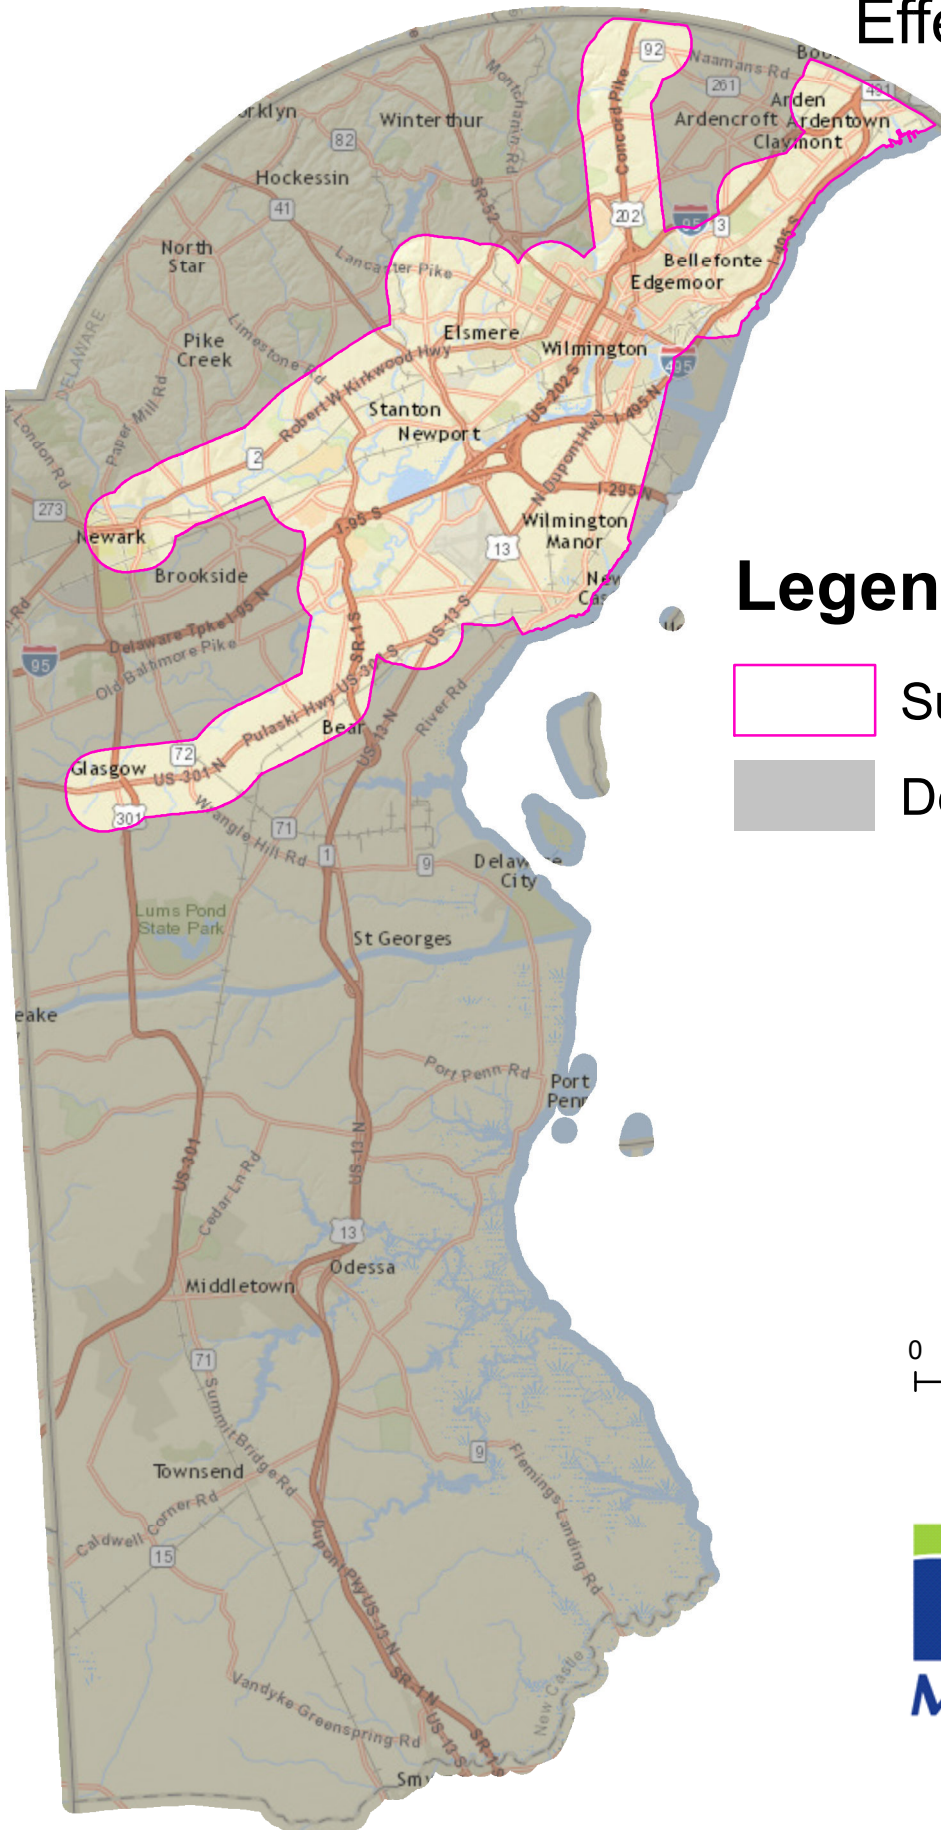

New Castle County: Sunday ADA Service Area Effective: May 17, 2015

Legend

-  Sunday ADA Service Area
-  Demand Response Area