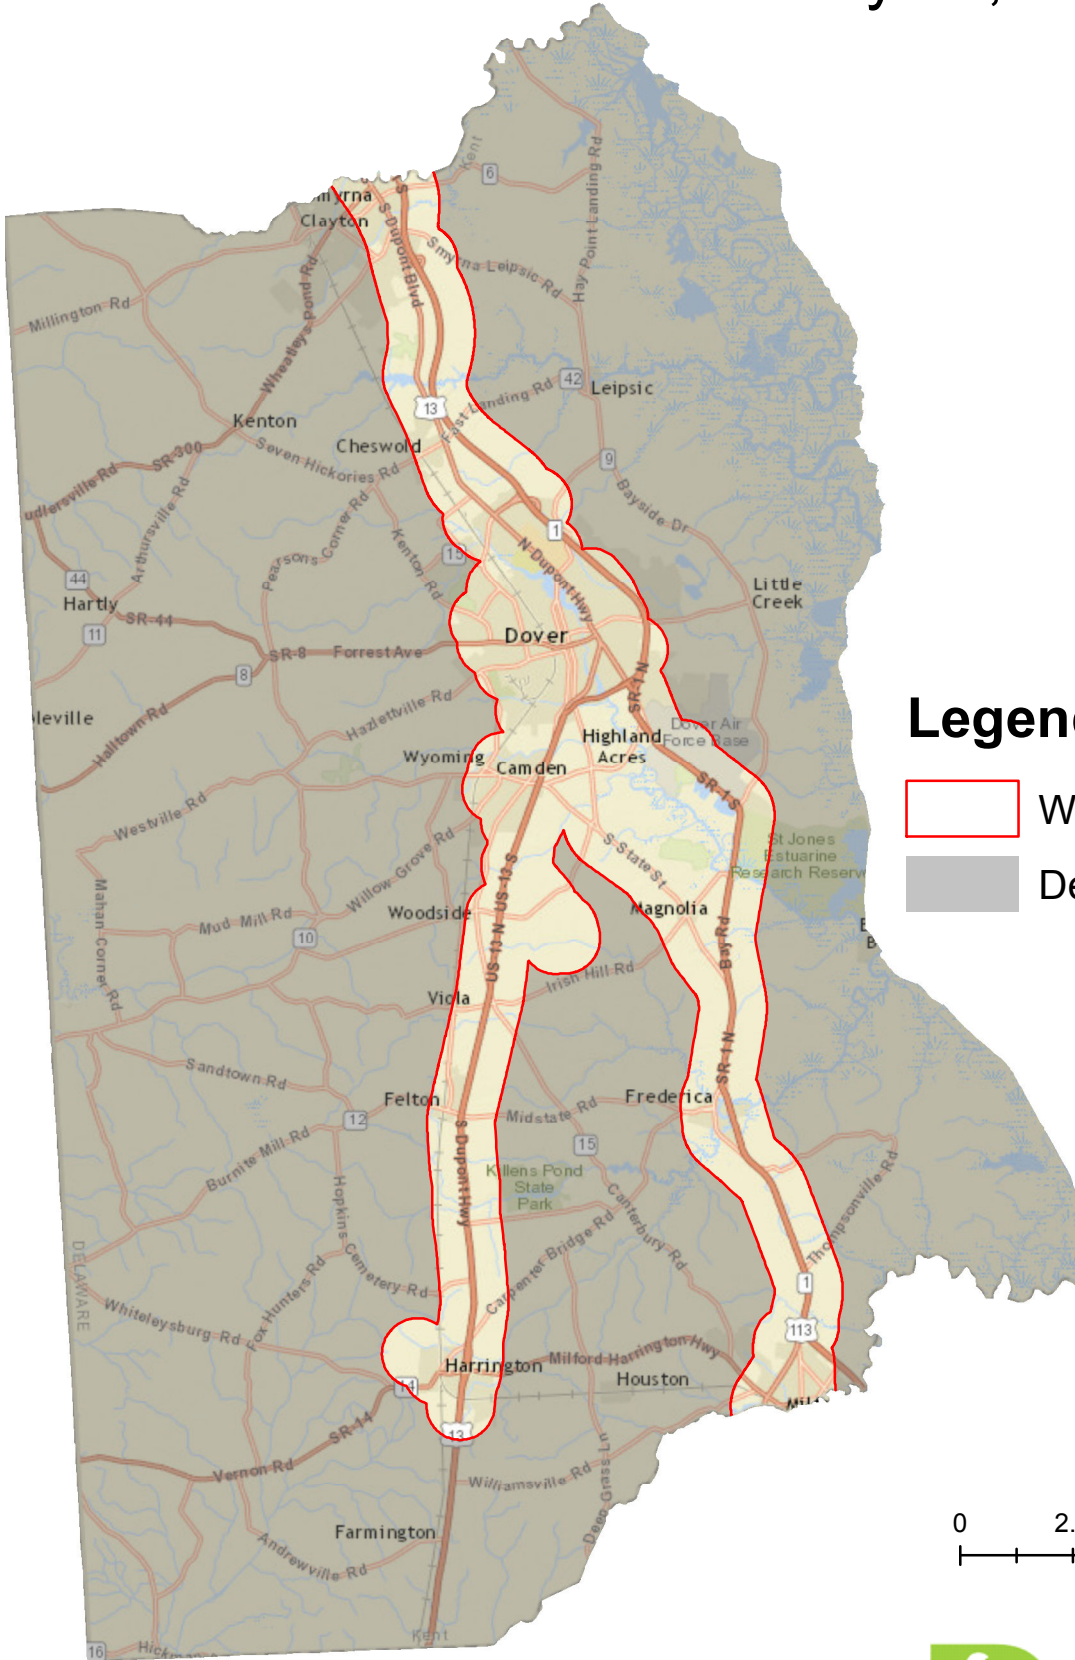

Kent County: Weekday ADA Service Area Effective: May 17, 2015

Legend

-  Weekday ADA Service Area
-  Demand Response Area

0 2.5 5 10 Miles