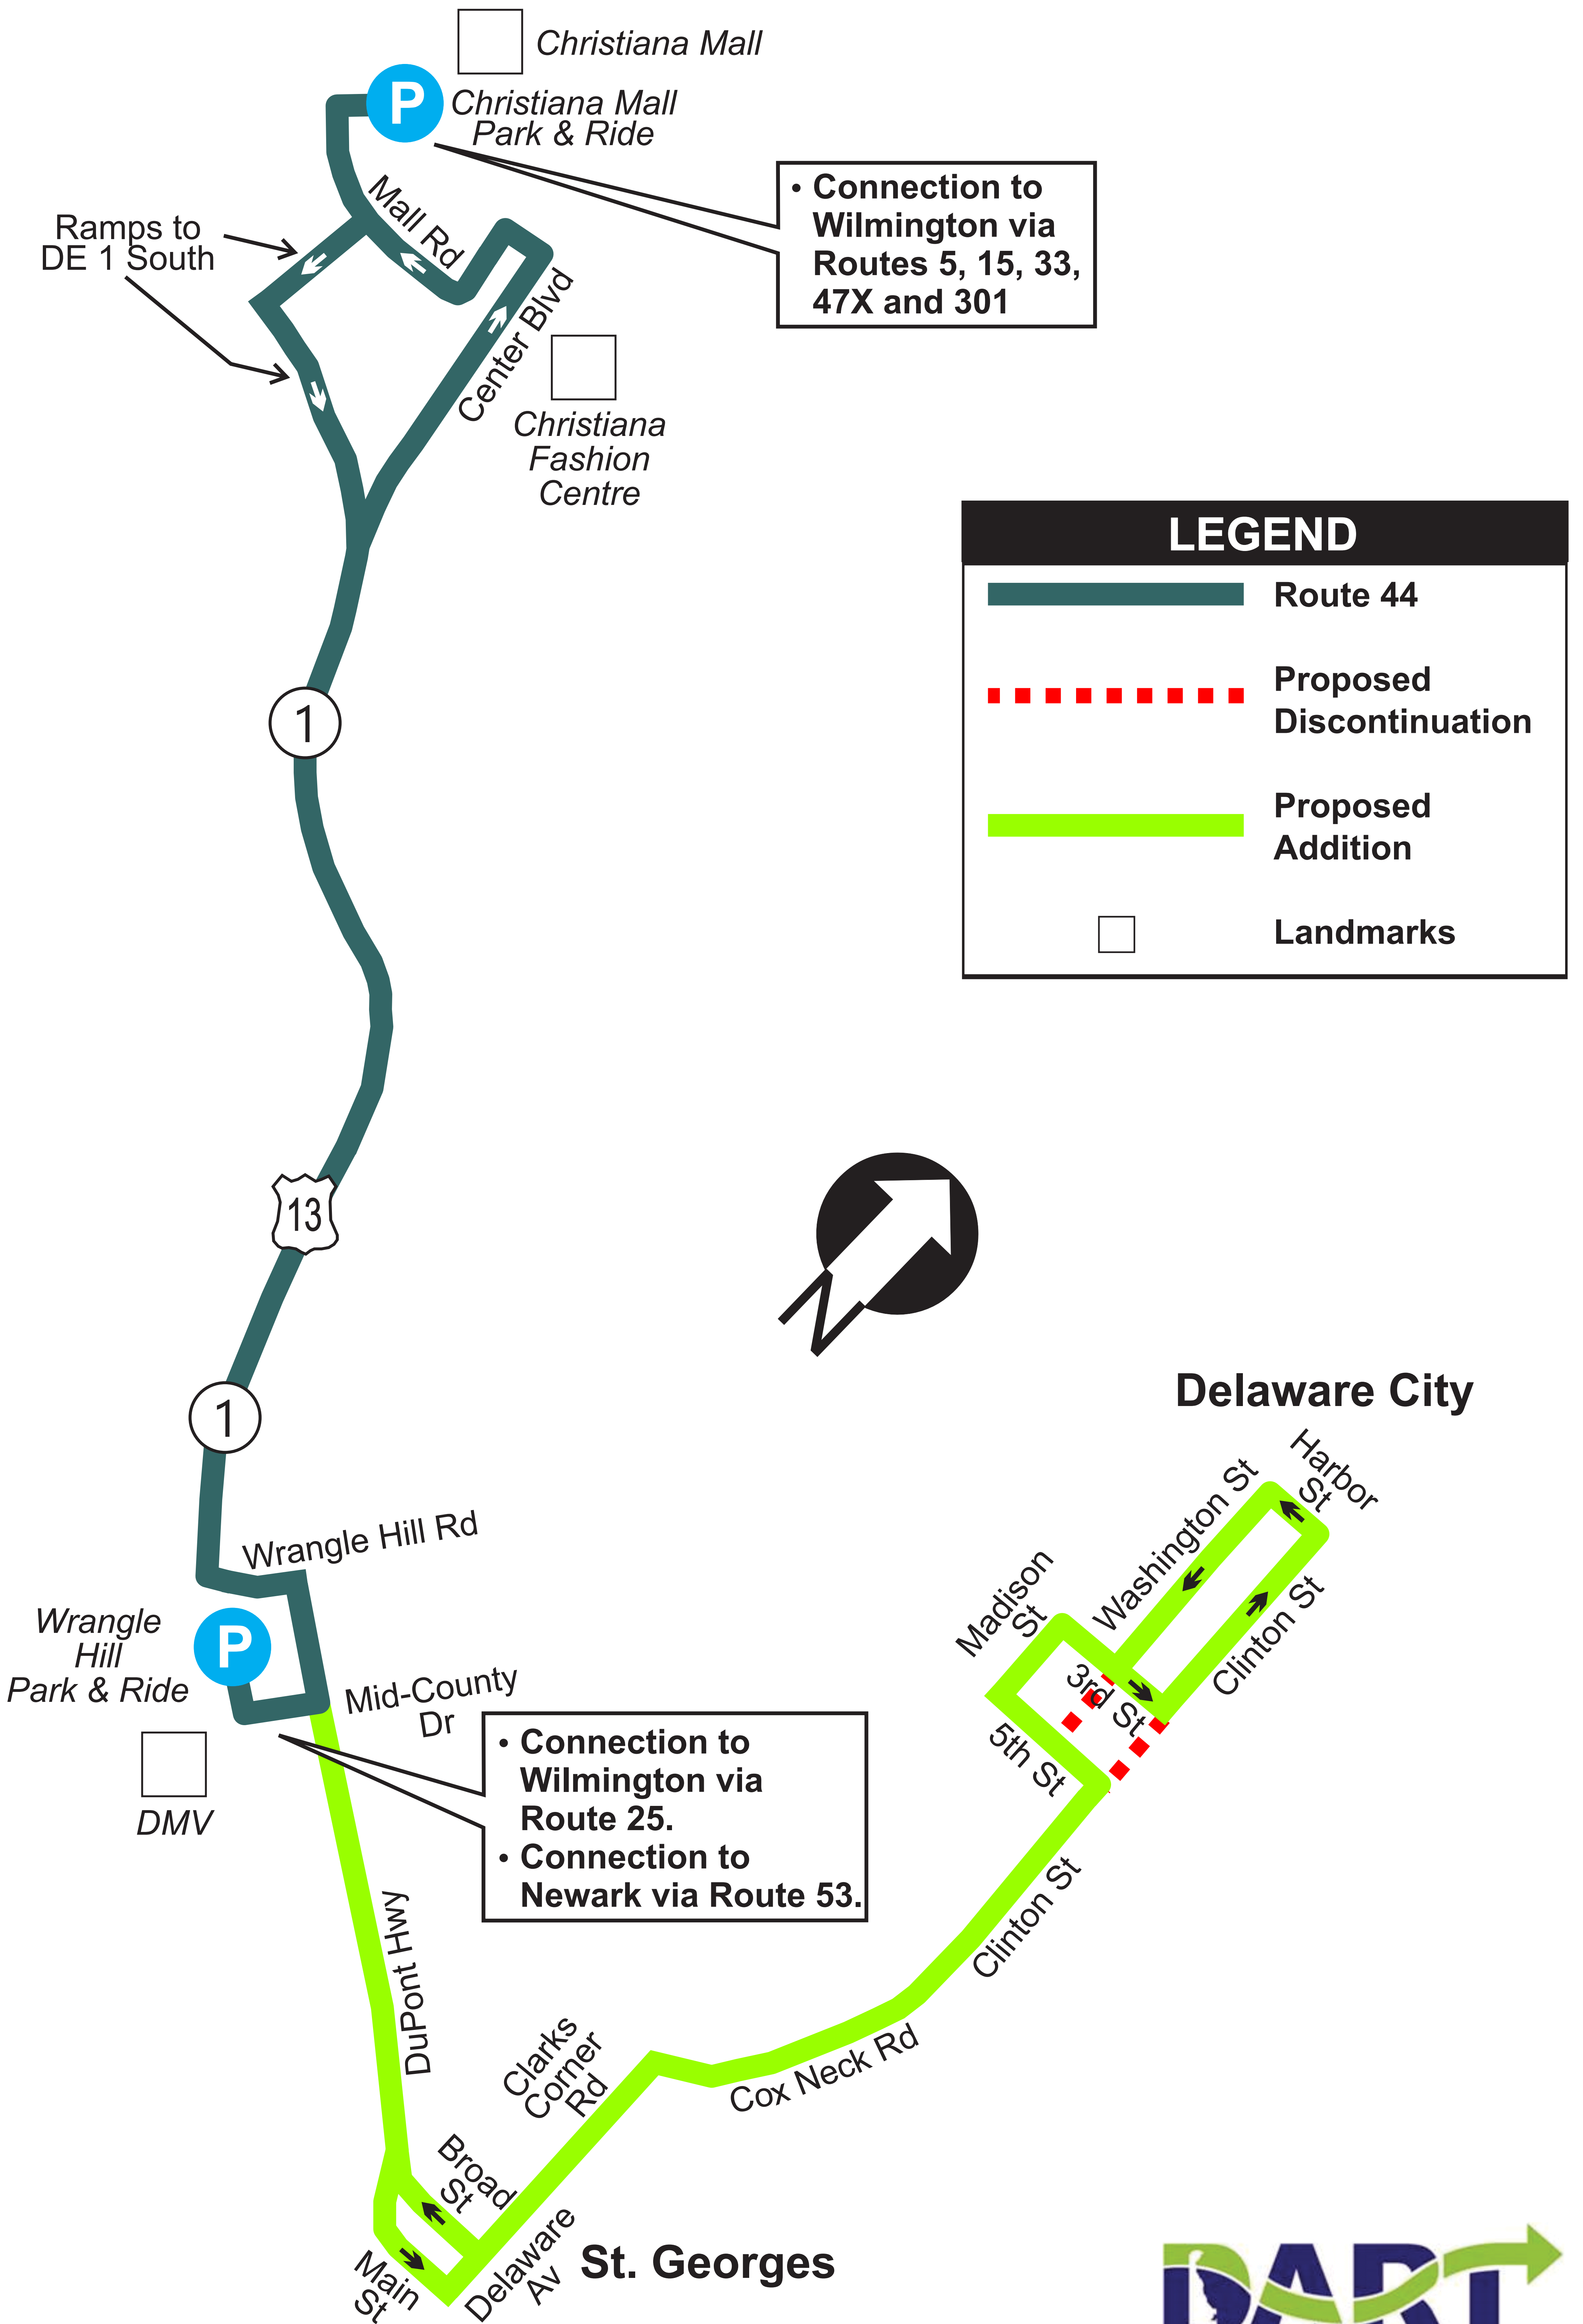

CONCEPTUAL ROUTE 44 (Feb 2021)

Service Connecting Delaware City, St. Georges, and Wrangle Hill Park & Ride with Christiana Mall; Transfer Opportunities to Downtown Wilmington at Wrangle Hill and Christiana Mall

13

1

Wrangle Hill Rd

Wrangle Hill Park & Ride

□ DMV

Mid-County Dr

• Connection to Wilmington via Route 25.
• Connection to Newark via Route 53.

DuPont Hwy

Clarks Corner Rd

Cox Neck Rd

Broad St

Main St

Delaware Av

St. Georges

Delaware City

Madison St
Washington St
Harbor St
Clinton St
3rd St
5th St

LEGEND

-  Route 44
-  Proposed Discontinuation
-  Proposed Addition
-  Landmarks