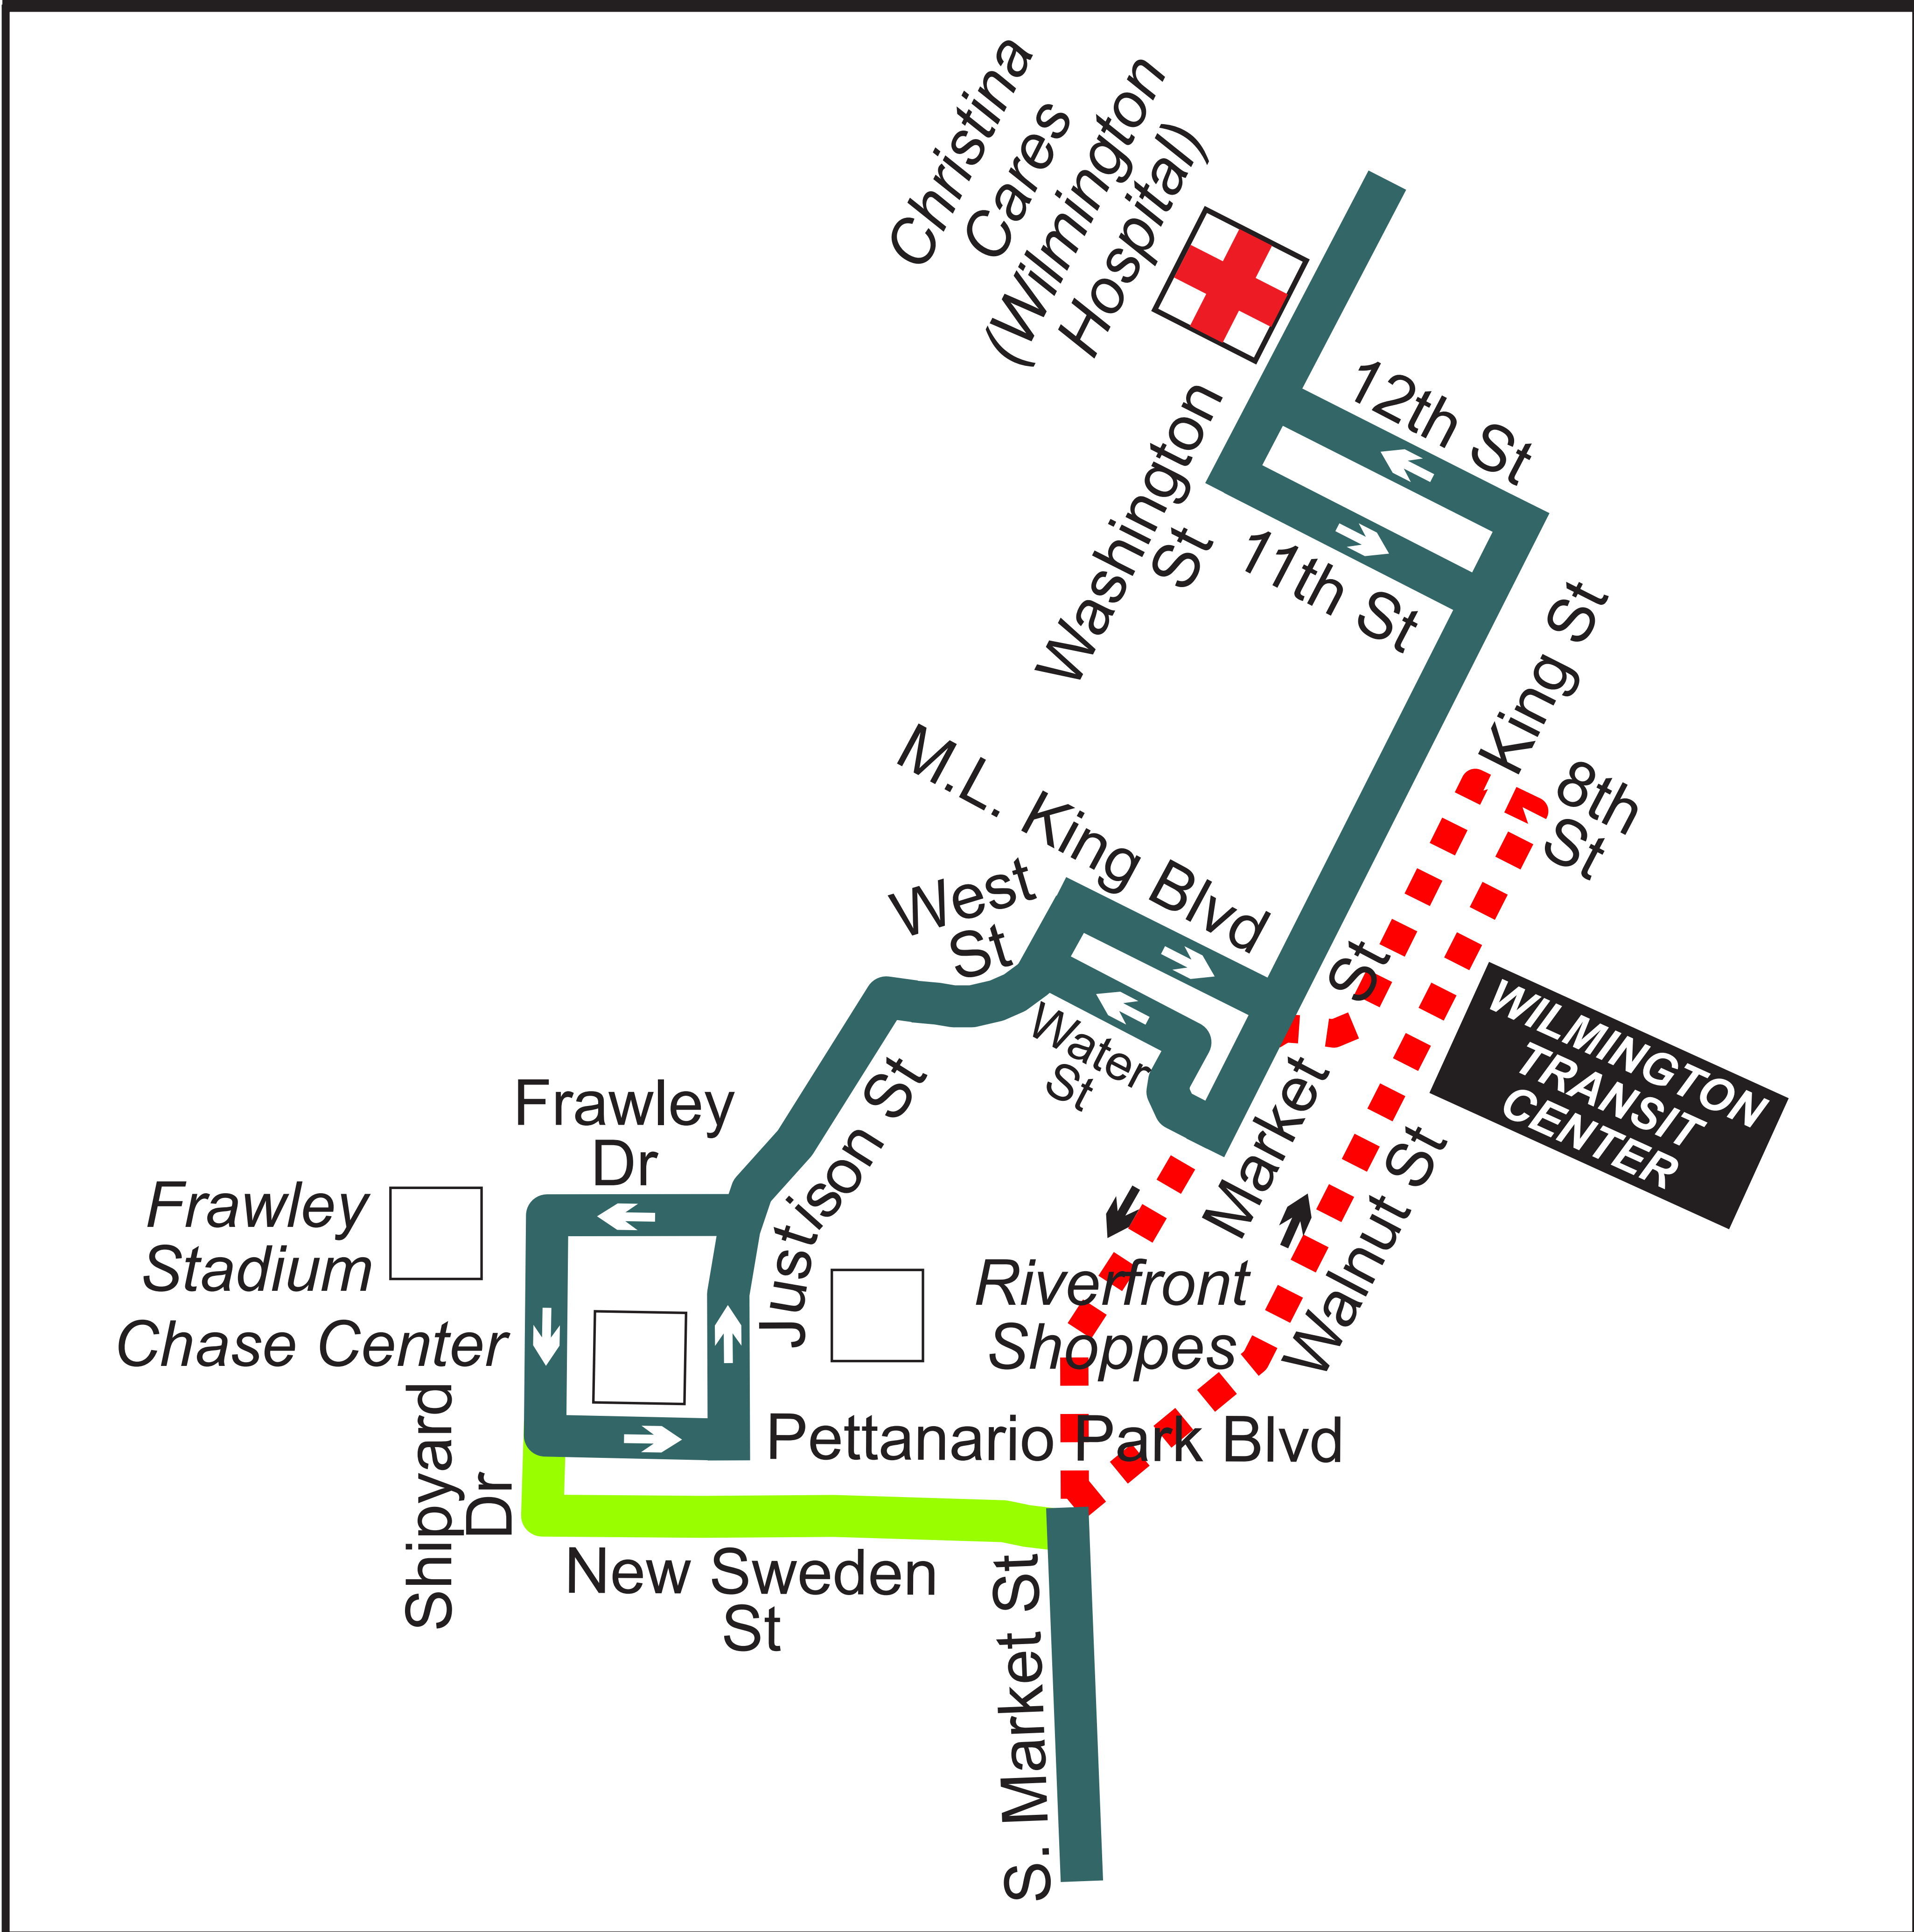

CONCEPTUAL ROUTE 25 (Feb 2021)

Combine Route 12 and Route 25 into One Route and Operate Between Miller Road Shopping Center and Wrangle Hill Park & Ride via Riverfront

Downtown Wilmington

LEGEND	
	New Route 25
	Limited Service
	Proposed Discontinuation
	Proposed Addition
	Landmarks

• Connection to Delaware City via Modified Route 44.

• Serve Tybouts Corner on select trips.

• Serve the New Castle County Logistics Center.