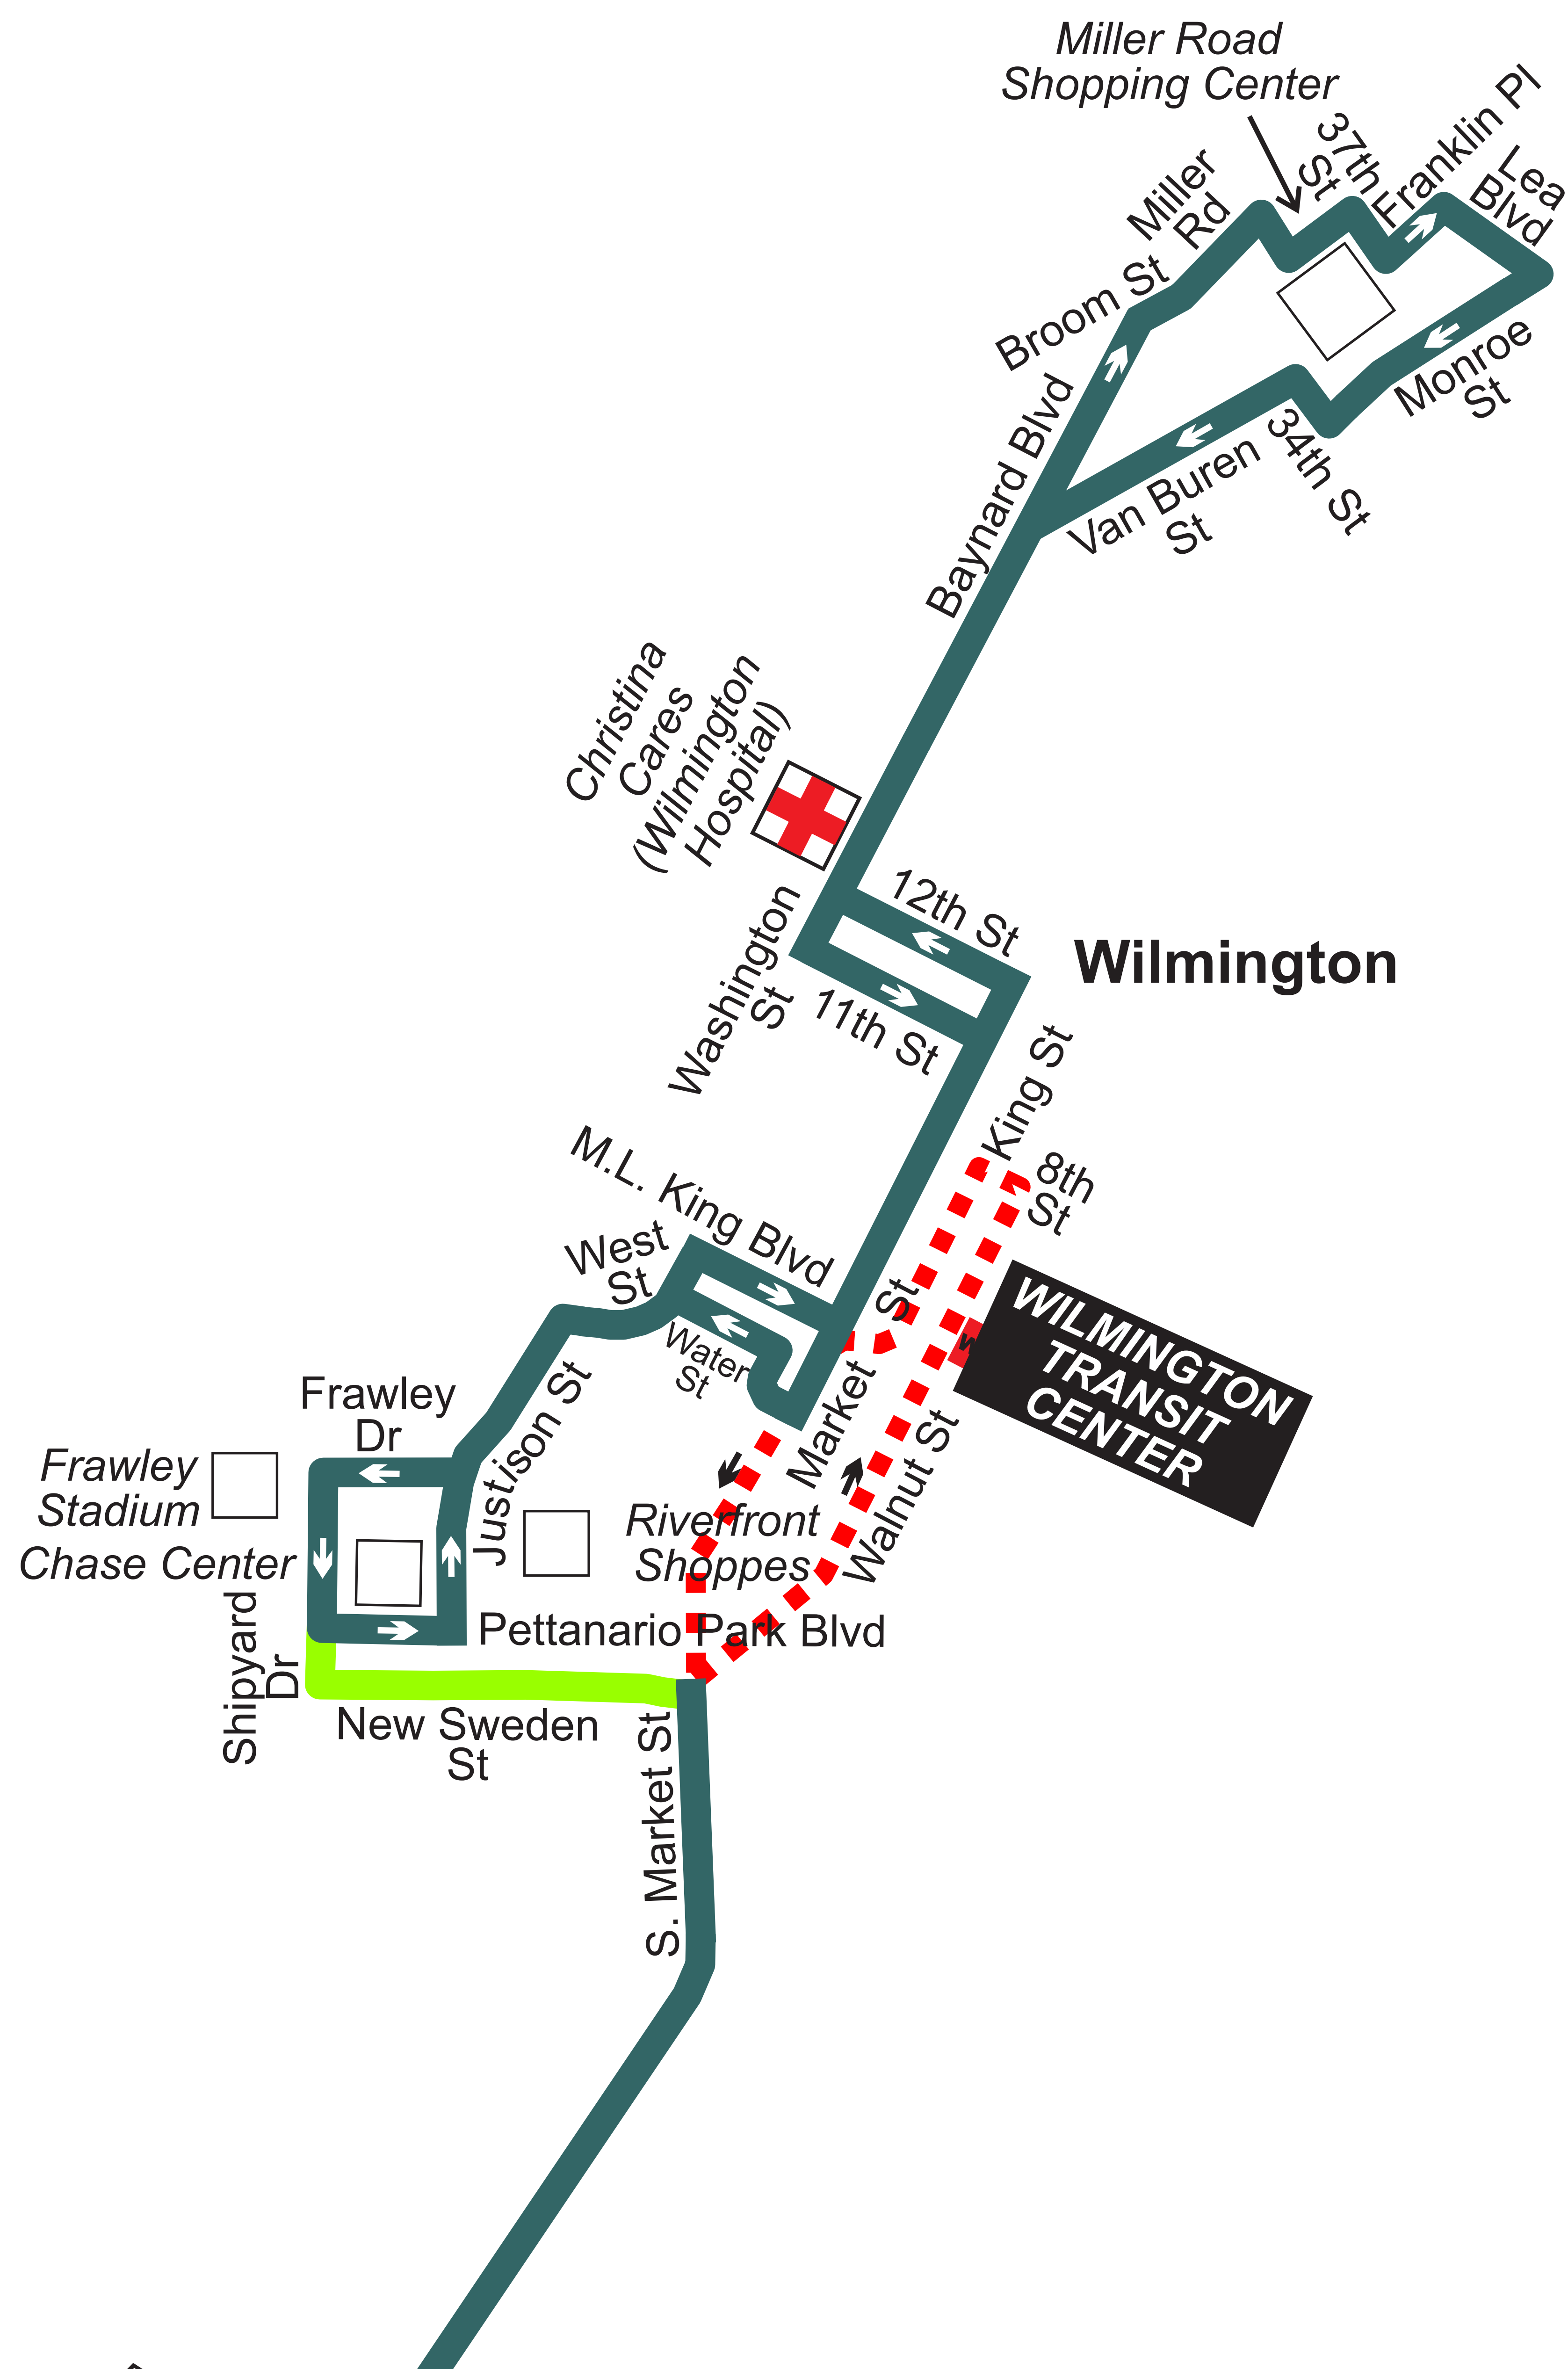

CONCEPTUAL ROUTE 25 (Feb 2021)

Combine Route 12 and Route 25 into One Route and Operate Between Miller Road Shopping Center and Wrangle Hill Park & Ride via Riverfront

Downtown Wilmington

LEGEND	
	New Route 25
	Limited Service
	Proposed Discontinuation
	Proposed Addition
	Landmarks

• Connection to Delaware City via Modified Route 44.

• Serve Tybouts Corner on select trips.

• Serve the New Castle County Logistics Center.