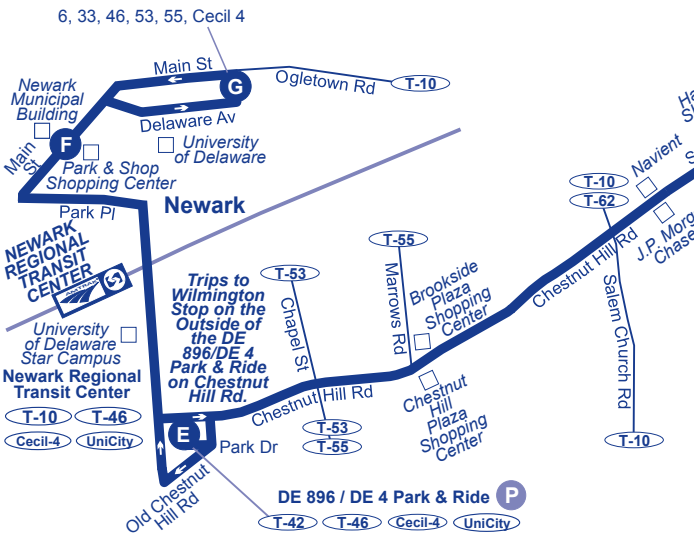

ROUTES SERVING NEWARK TRANSIT HUB

ROUTES SERVING WILMINGTON TRANSIT CENTER

- Lane A (Walnut St) – 10, 13, 14, 18, 28, 37, 40, 42, 301
- Lane B – 2, 6, 33, 35
- Lane C – 5, 11, 20, 52, 305 (May-September)

CHRISTIANA MALL PARK & RIDE TRANSFER LOCATIONS/ROUTES

- Outside Stop to Target – 5, 15, 51
- Outside Stop to Wilmington – 33, 37, 301, 305 (May-September)
- Inside Stop – 5, 15, 33, 37, 44, 51, 54, 55, 301, 305 (May-September)

Map Not To Scale

NOT ALL STOPS LISTED (See DartFirstState.com for complete list of bus stops)

MONDAY THROUGH FRIDAY DEPARTURE TIMES

FROM DOWNTOWN TO NEWARK

MAP REFERENCE POINTS

(A)	(B)	(C)	(D)	(E)	(F)	(G)
Wilmington Transit Center (Inside)	Orange St at 10th St	Christiana Mall Park & Ride (Inside)	Christiana Care Hospital (Parking Garage)	DE 896 at DE 4 Park & Ride (Inside)	S Main St at Park & Shop Shopping Ctr	Newark Transit Hub (Pomeroy La)
4:55	5:01	5:19	5:26	5:38	5:44	5:48
5:25	5:31	5:49	5:56	6:08	6:16	6:20
5:45	5:51	6:09	6:17	6:32	6:40	6:44
6:15	6:21	6:39	6:47	7:02	7:10	7:14
6:45	6:51	7:09	7:17	7:32	7:40	7:44
7:15	7:21	7:39	7:47	8:02	8:10	8:14
7:45	7:51	8:09	8:17	8:32	8:40	8:44
8:15	8:21	8:39	8:47	9:02	9:09	9:13
8:45	8:51	9:09	9:17	9:31	9:38	9:42
9:15	9:23	9:41	9:49	10:03	10:10	10:14
9:45	9:53	10:11	10:19	10:33	10:40	10:44
10:15	10:23	10:41	10:49	11:03	11:10	11:14
10:45	10:53	11:11	11:19	11:33	11:40	11:44
11:15	11:23	11:41	11:49	12:03	12:11	12:16
11:45	11:53	12:11	12:20	12:36	12:44	12:49
12:15	12:23	12:41	12:50	1:06	1:14	1:19
12:45	12:53	1:11	1:20	1:36	1:44	1:49
1:15	1:23	1:41	1:50	2:06	2:14	2:19
1:45	1:53	2:11	2:20	2:36	2:44	2:49
2:15	2:23	2:41	2:50	3:06	3:15	3:20
2:50	2:58	3:16	3:25	3:41	3:50	3:55
3:20	3:27	3:45	3:54	4:10	4:19	4:24
3:50	3:57	4:15	4:24	4:41	4:50	4:55
4:20	4:27	4:50	4:59	5:16	5:25	5:30
4:55	5:02	5:25	5:34	5:51	6:00	6:05
5:30	5:37	6:00	6:08	6:22	6:29	6:34
6:00	6:06	6:25	6:33	6:47	6:54	6:59
6:30	6:36	6:55	7:03	7:16	7:23	7:27
7:05	7:11	7:27	7:34	7:47	7:54	7:58
7:35	7:41	7:57	8:04	8:17	8:24	8:28
8:05	8:11	8:27	8:34	8:47	8:54	8:58
8:55	9:01	9:17	9:24	9:37	9:44	9:48
9:25	9:31	9:47	9:54	10:07	10:14	10:18
10:25	10:31	10:47	10:54	11:07	11:14	11:18

FROM NEWARK TO DOWNTOWN

MAP REFERENCE POINTS