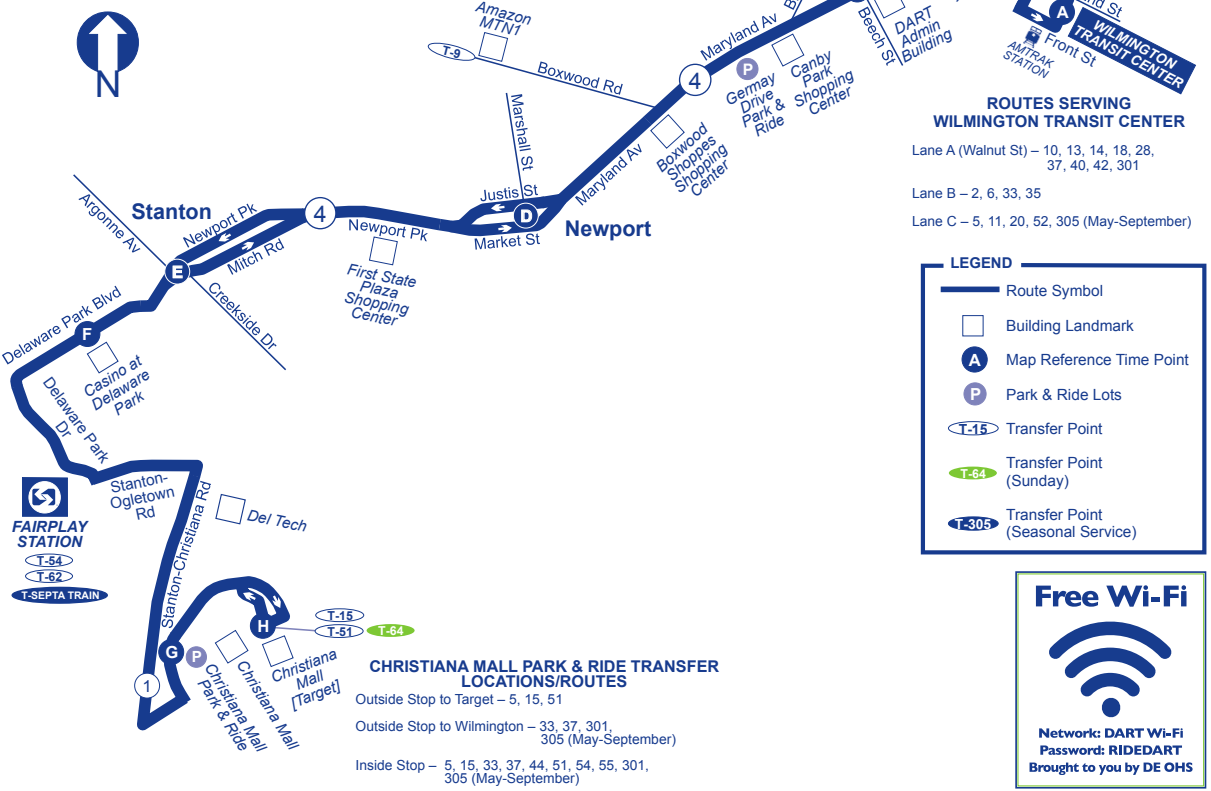

ROUTE 5

Map Not To Scale

NOT ALL STOPS LISTED (See DartFirstState.com for complete list of bus stops)

MONDAY THROUGH FRIDAY DEPARTURE TIMES