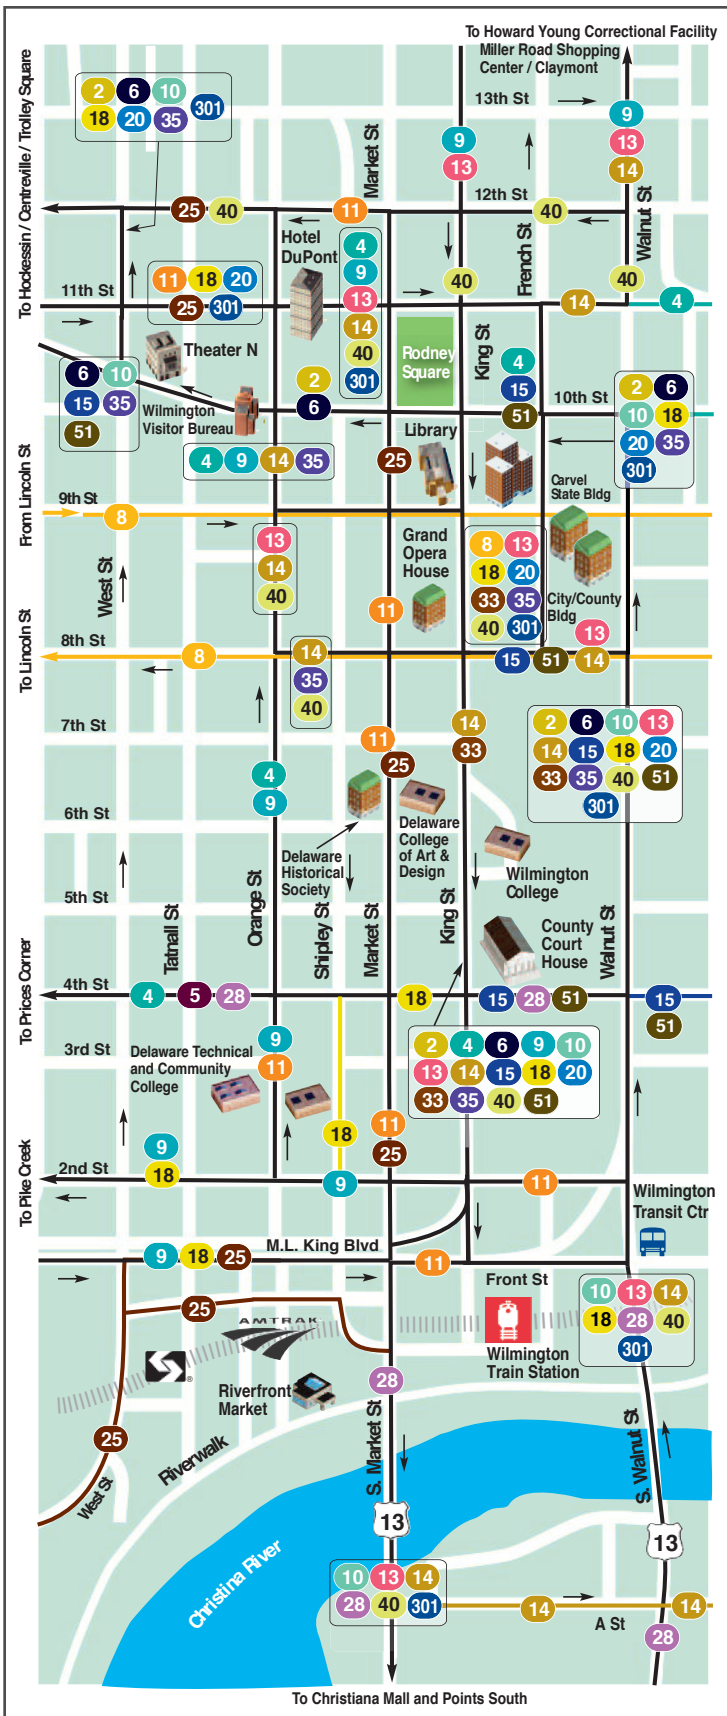

Downtown Wilmington Major Downtown Bus Stops

(Not all stops are listed)

Effective November 16, 2025

- Amtrak Train Station**
Drop off only - Rts. 2, 5, 6, 11, 18, 20, 33, 35
- Delaware Ave. at Tatnall St.** - Rts. 2, 6, 10, 15, 33, 35, 51
- French St. at 9th St.** - Rts. 2, 6, 10, 18, 20, 35, 301
- King St. at 3rd St.** - Rts. 9, 10, 13, 14, 18, 28, 40
- King St. at 6th St.** - Rts. 2, 4, 6, 9, 10, 13, 14, 15, 18, 20, 33, 35, 40, 51
- King St. at 8th St.** - Rts. 13, 18, 20, 33, 40, 301
- King St. at 9th St.** - Rts. 2, 4, 6, 10, 15, 35, 51
- King St. at 10th St. (Library side)** - Rts. 9, 13, 14
- King St. at 11th St.** - Rt. 40
- King St. at 13th St.** - Rts. 9, 13, 14
- Market St. at Rosa Parks Dr.** - Rts. 10, 13, 14, 25, 28, 40, 301
- M.L. King Blvd. at Orange St.** - Rts. 18, 25
- Orange St. at 2nd St.** - Rt. 9
- Orange St. at 4th St.** - Rts. 9, 11
- Orange St. at 6th St.** - Rts. 4, 9
- Orange St. at 8th St.** - Rts. 4, 9
- Orange St. at 10th St.** - Rts. 4, 9, 13, 14, 15, 33, 40, 51
- Walnut St. at 5th St.** - Rts. 2, 6, 10, 13, 14, 15, 18, 20, 33, 35, 40, 51, 301
- Walnut St. at 12th St.** - Rts. 9, 13, 14
- Wilmington Transit Center (Inside)** - Rts. 2, 5, 6, 11, 20, 33, 35
- Wilmington Transit Center (Outside)** - Rts. 10, 13, 14, 18, 28, 40, 301
- 11th St. at King St. (Rodney Square)** - Rts. 4, 9, 13, 14, 18, 20, 301
- 10th St. at King St. (Rodney Square)** - Rts. 2, 6, 10, 18, 20, 35, 301
- 9th St. at Market St.** - Rt. 8
- 8th St. at King St.** - Rts. 8, 13, 14, 15, 33, 40, 51
- 8th St. at Shipley St.** - Rts. 8, 13, 14, 15, 33, 40, 51
- 4th St. at King St.** - Rts. 5, 28
- 4th St. at Orange St.** - Rts. 5, 28
- 2nd St. at French St.** - Rt. 11
- 2nd St. at King St.** - Rts. 9, 11
- 2nd St. at Orange St.** - Rts. 9, 11, 18