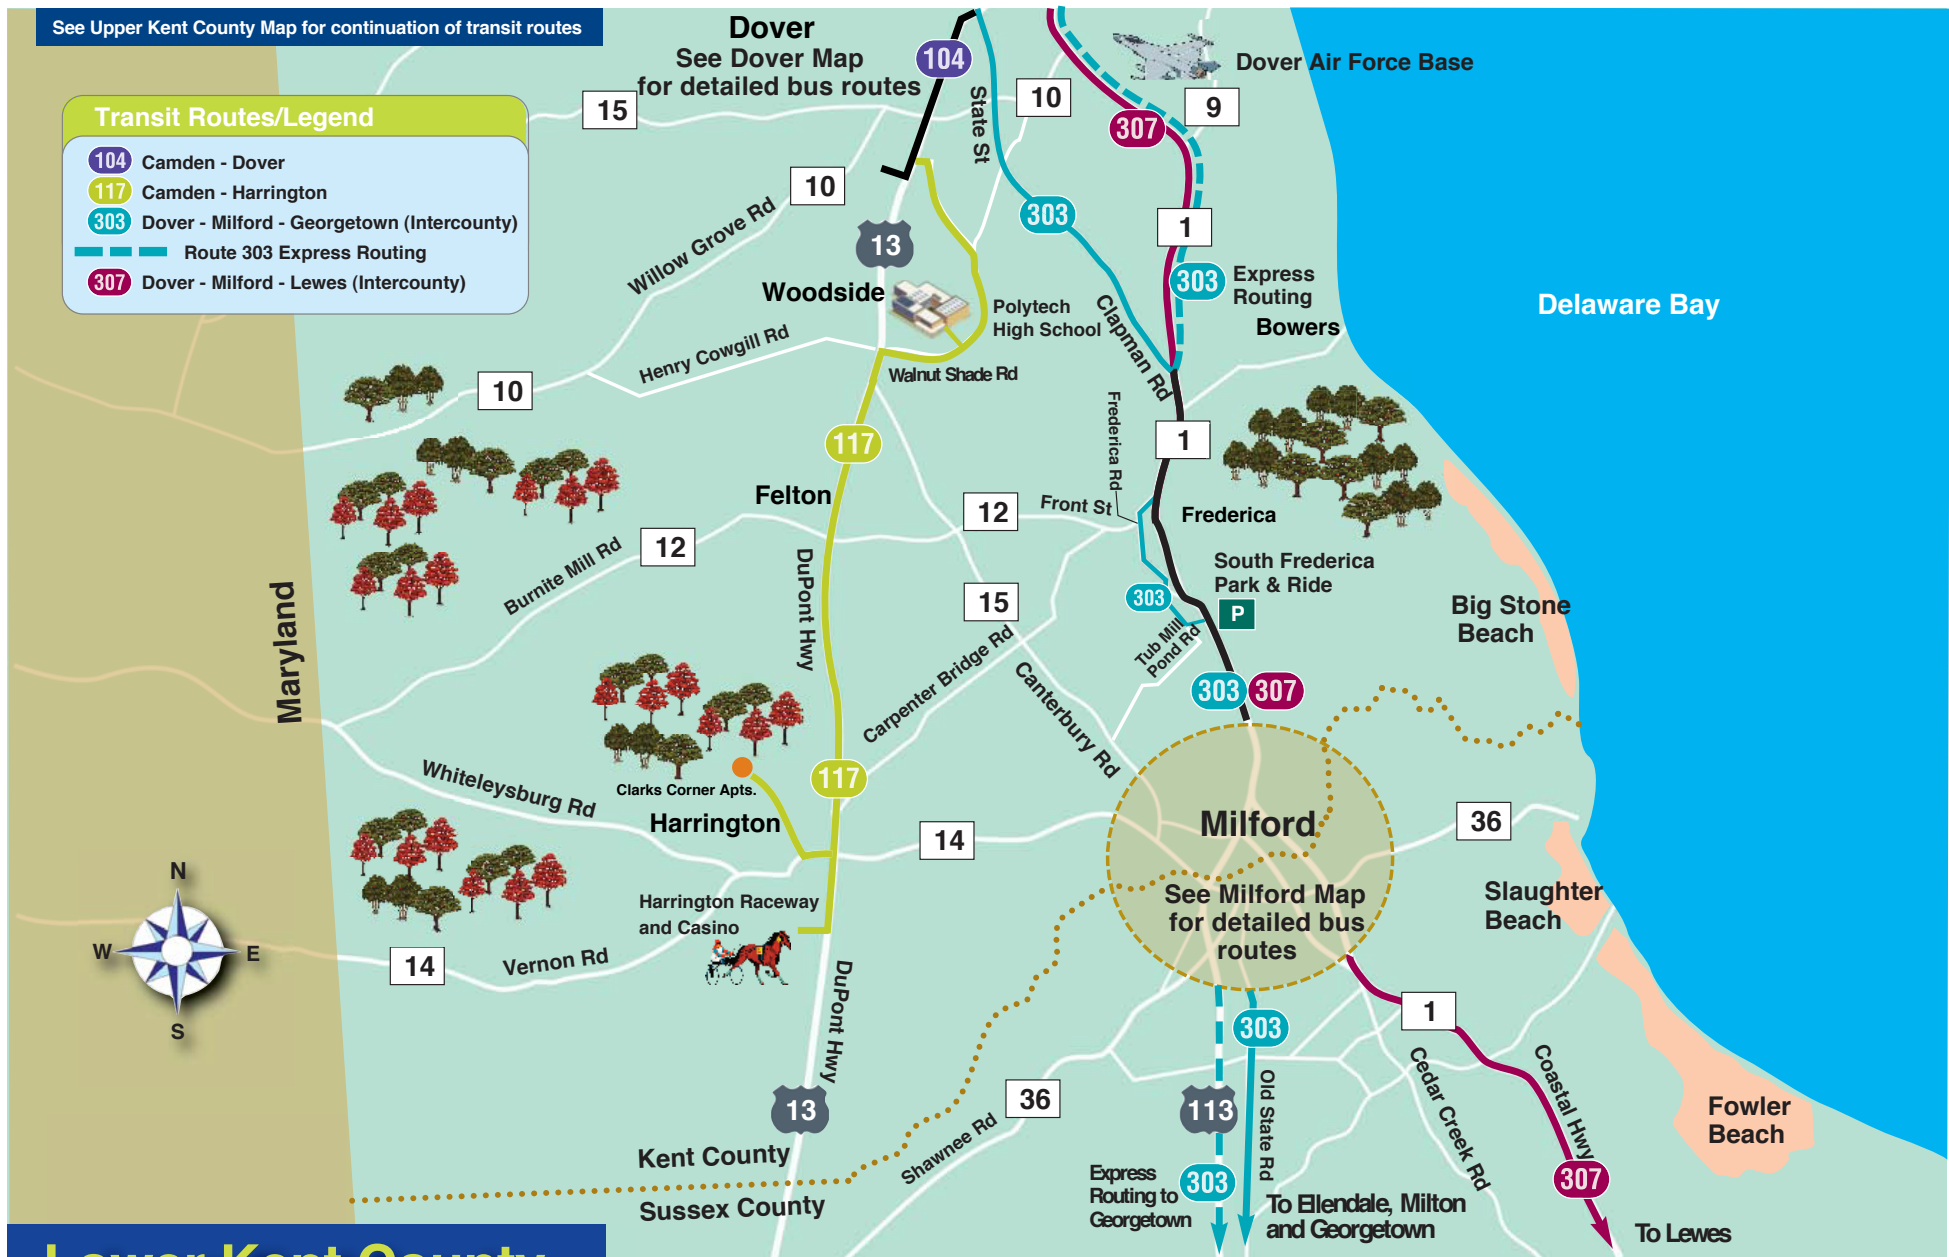

See Upper Kent County Map for continuation of transit routes

Transit Routes/Legend

- 104 Camden - Dover
- 117 Camden - Harrington
- 303 Dover - Milford - Georgetown (Intercounty)
- Route 303 Express Routing
- 307 Dover - Milford - Lewes (Intercounty)

Lower Kent County

Transit Routes

Effective November 16, 2025

See Upper Sussex County Map for additional transit routes

NOTE: Bus routes shown in black indicate multiple bus routes run along that path. Routing is subject to change based on rerouting due to construction or other circumstances that can only be addressed by altering the route temporarily or permanently. For assistance with trip planning, call 1.800.652.DART or use the Google Trip Planner at DartFirstState.com

The DART Transit app offers real-time bus information, trip planning, rider alerts, DART Connect and DART Pass for quick contactless mobile fare payment.