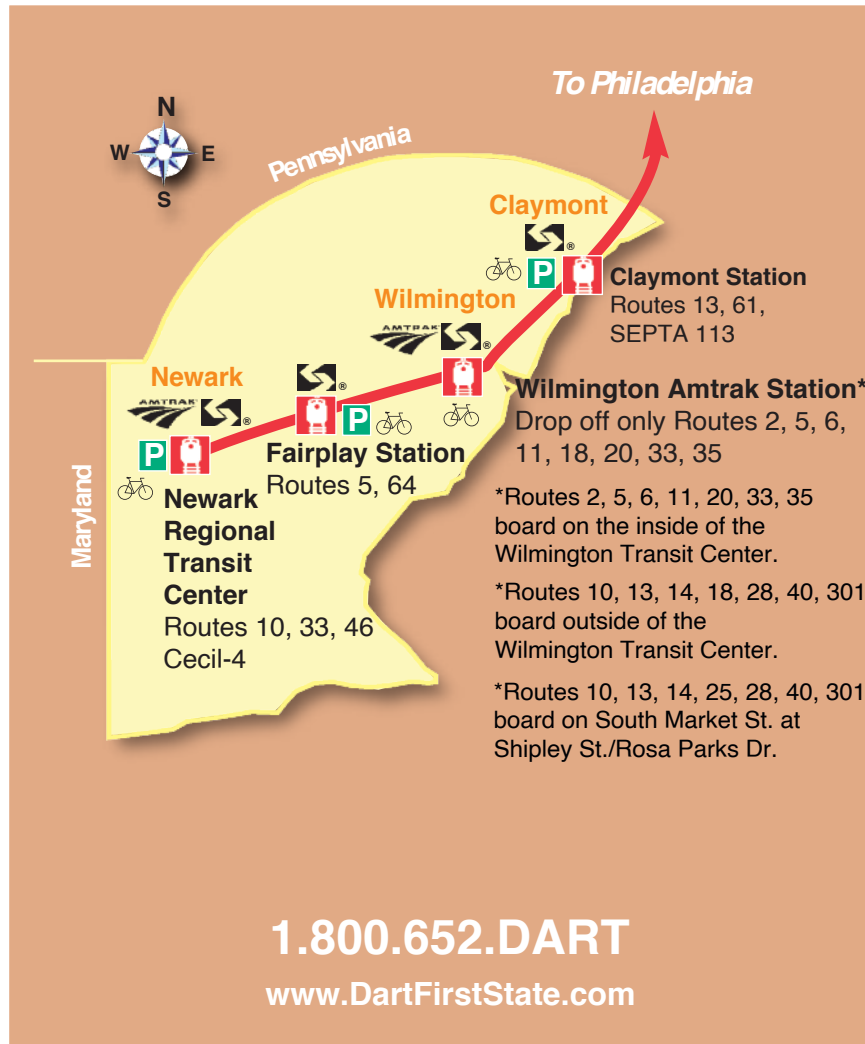

New Castle County Transit Routes Serving the Wilmington/Newark Rail Line

Effective November 16, 2025

P Park & Ride Location Bike Locker

Routing is subject to change based on rerouting due to construction or other circumstances that can only be addressed by altering the route temporarily or permanently.

*For assistance with trip planning, call **1.800.652.DART** or use the Google Trip Planner at DartFirstState.com*

DART Transit

The DART Transit app offers real-time bus information, trip planning, rider alerts, DART Connect and DART Pass for quick contactless mobile fare payment.