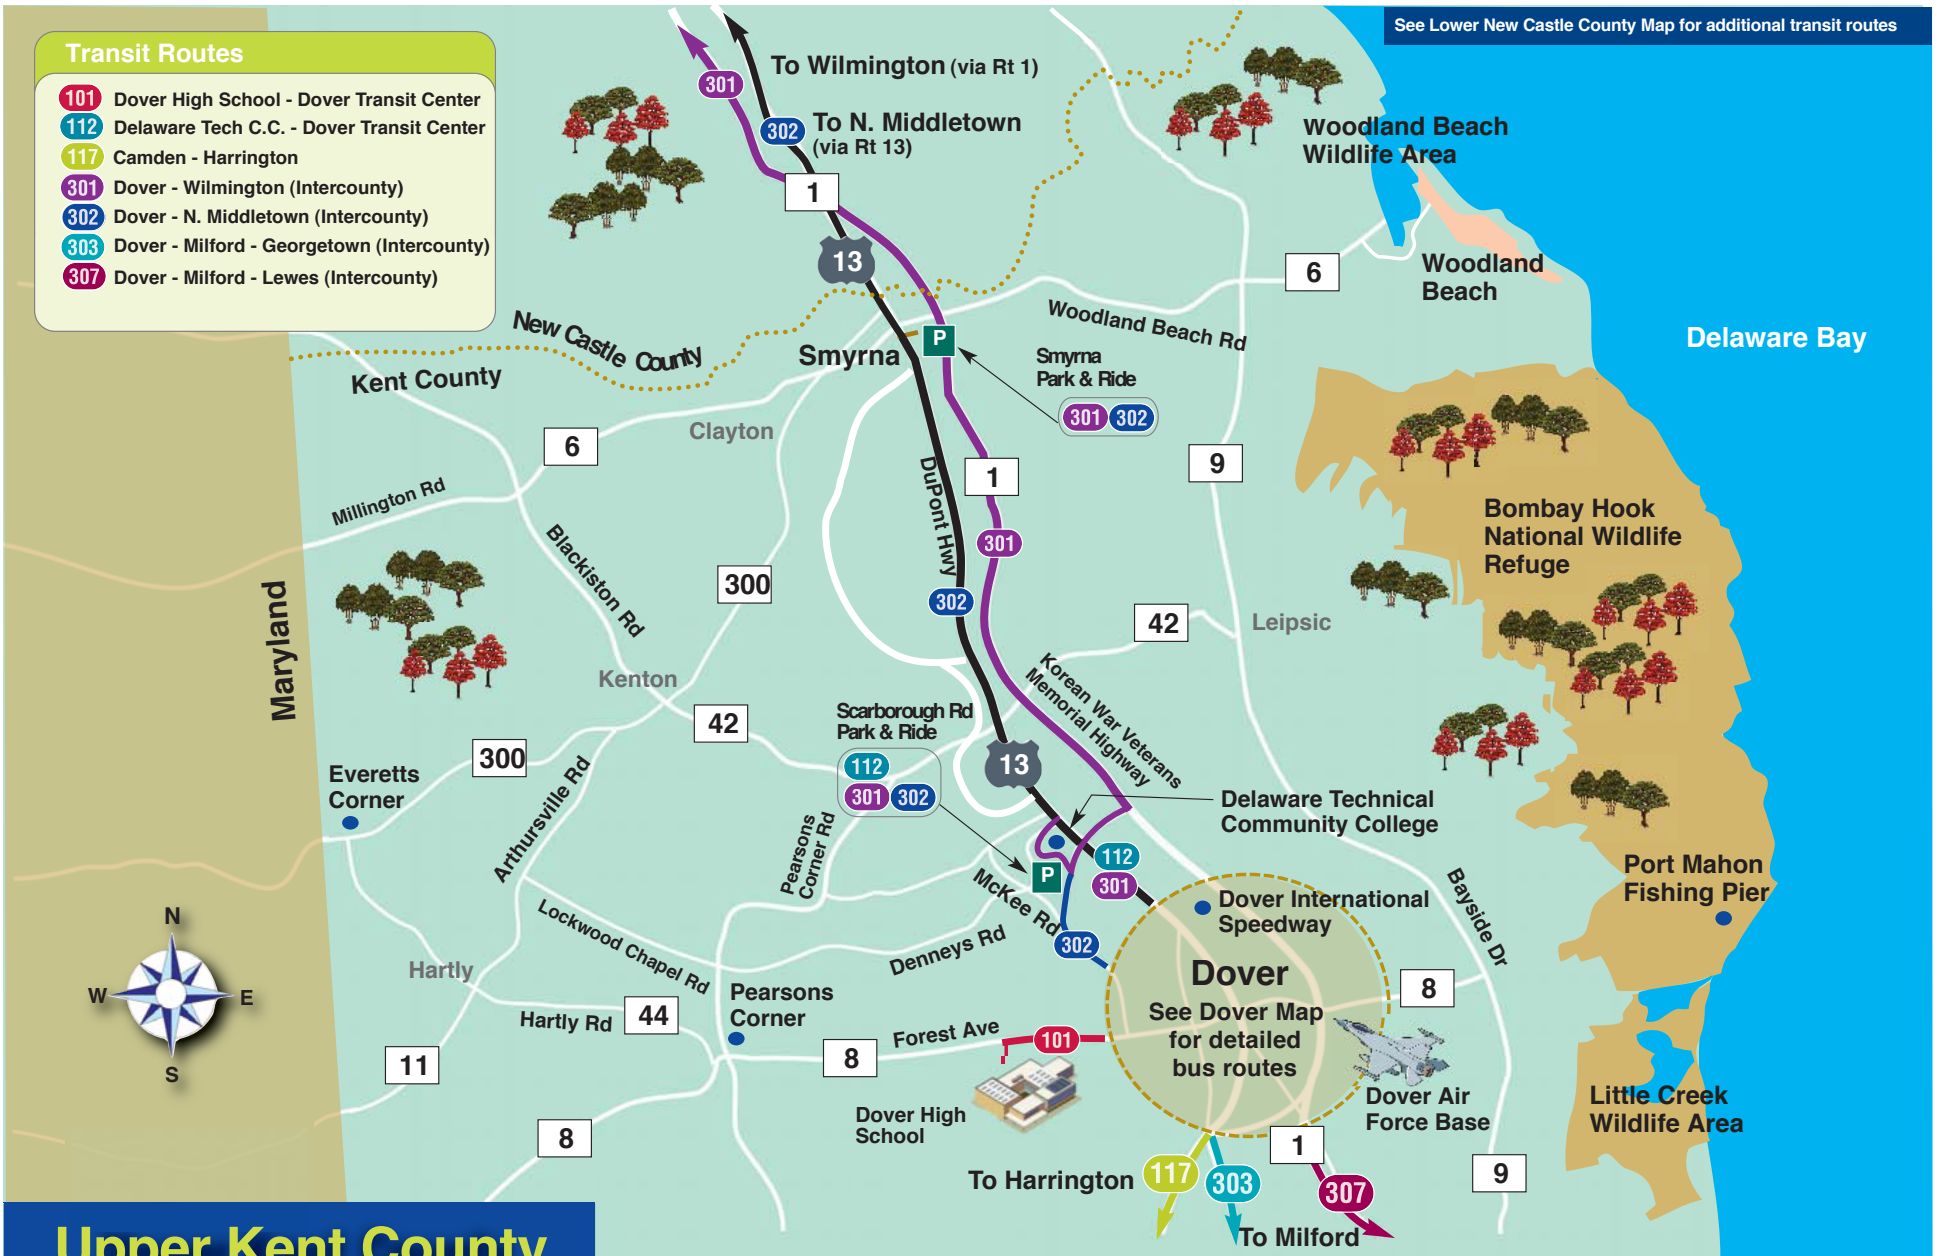

See Lower New Castle County Map for additional transit routes

Transit Routes

- 101 Dover High School - Dover Transit Center
- 112 Delaware Tech C.C. - Dover Transit Center
- 117 Camden - Harrington
- 301 Dover - Wilmington (Intercounty)
- 302 Dover - N. Middletown (Intercounty)
- 303 Dover - Milford - Georgetown (Intercounty)
- 307 Dover - Milford - Lewes (Intercounty)

Upper Kent County Transit Routes

Effective November 16, 2025

See Lower Kent County Map for continuation of transit routes

NOTE: Bus routes shown in black indicate multiple bus routes run along that path.

Routing is subject to change based on rerouting due to construction or other circumstances that can only be addressed by altering the route temporarily or permanently. For assistance with trip planning, call **1.800.652.DART** or use the Google Trip Planner at DartFirstState.com

The DART Transit app offers real-time bus information, trip planning, rider alerts, DART Connect and DART Pass for quick contactless mobile fare payment.

DART Transit