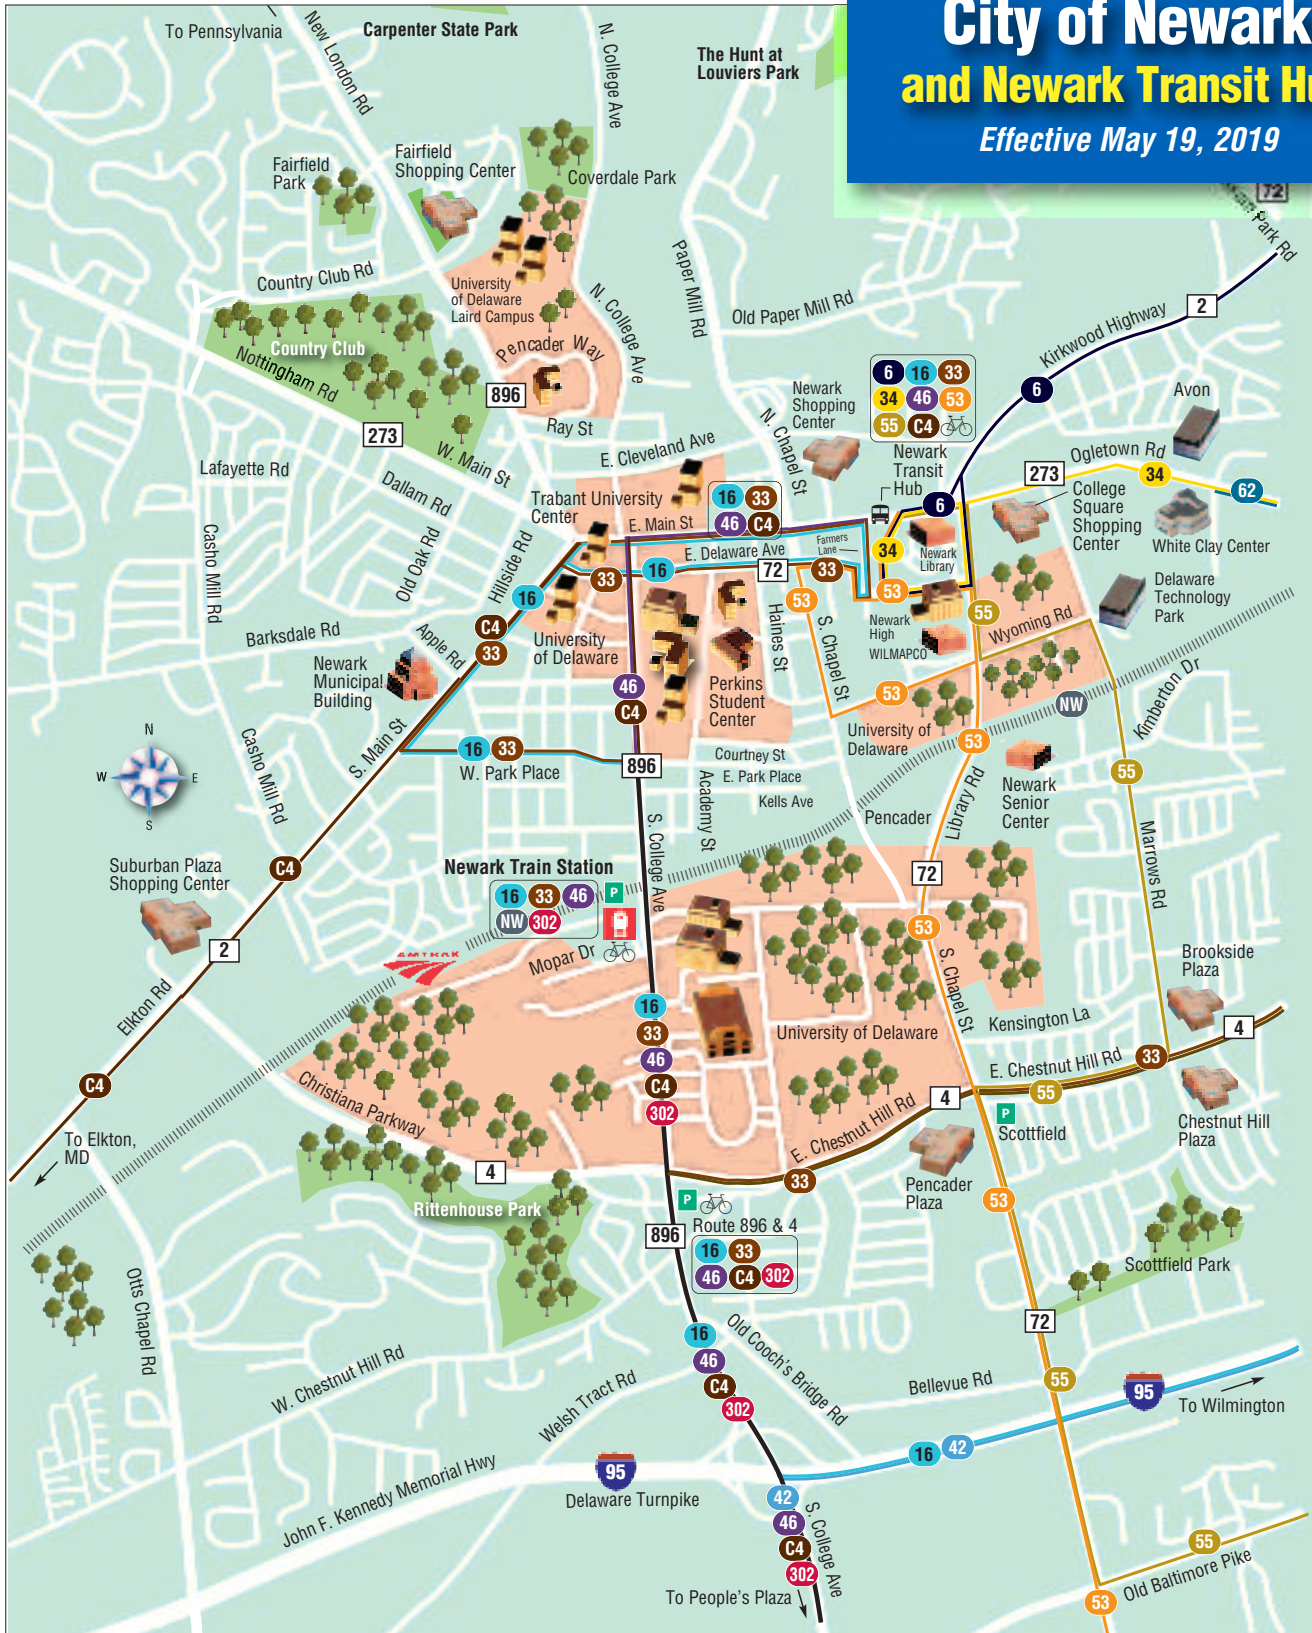

City of Newark and Newark Transit Hub

Effective May 19, 2019

P Park & Ride Location Bike Locker

Routing is subject to change based on rerouting due to construction or other circumstances that can only be addressed by altering the route temporarily or permanently.

For assistance with trip planning, call **1.800.652.DART** or use the Google Trip Planner at DartFirstState.com