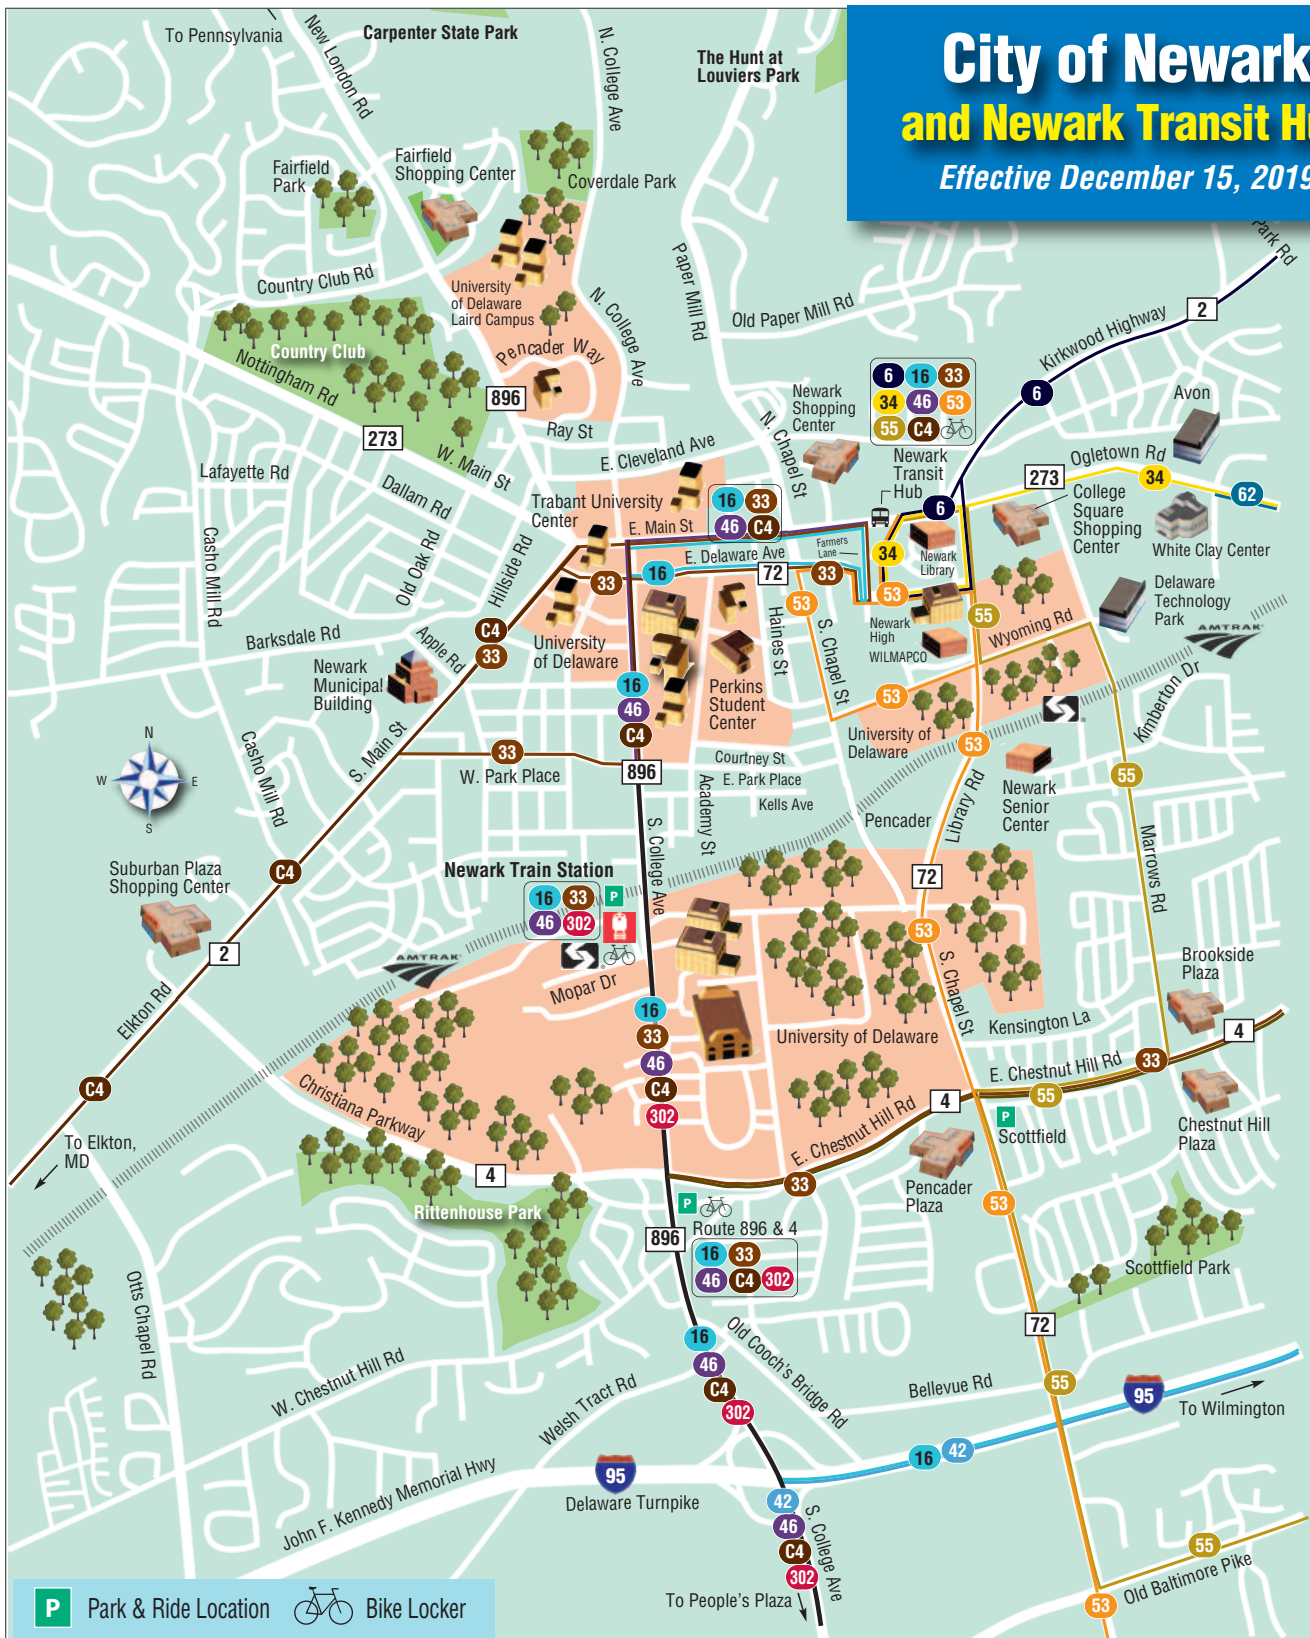

City of Newark and Newark Transit Hub

Effective December 15, 2019

Routing is subject to change based on rerouting due to construction or other circumstances that can only be addressed by altering the route temporarily or permanently.

For assistance with trip planning, call **1.800.652.DART** or use the Google Trip Planner at DartFirstState.com

Real-time info and DART Pass Mobile Payment available on the APP

DART Transit