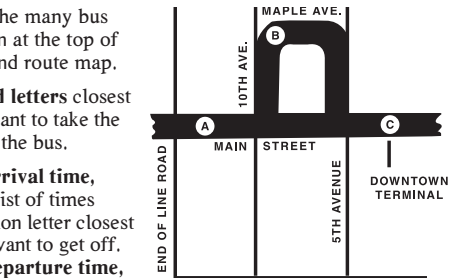

FROM END OF LINE TO DOWNTOWN	
MAP REFERENCE POINTS	LOOK FOR THESE DESTINATION SIGNS
(A)	MAPLE
(B)	DOWNTOWN
(C)	DOWNTOWN
4 MAIN STREET AT END OF LINE	7:10
4 10TH AVENUE AT MAPLE	7:25
4 DOWNTOWN TERMINAL	7:40
4 DOWNTOWN	7:20
4 DOWNTOWN	7:45

W. 4th Street Governor Printz Blvd.

Route

Effective
December 17, 2017
REVISED
March 4, 2018

4

Rush Hours
Mid-Day
Night
Saturday
Sunday

(Combination of Routes 4 & 24)

Serving:

- Prices Corner
- Barley Mill
- Lancaster Ave.
- W. 4th St.
- Adams 4 Plaza
- Downtown Wilmington
- Village of Fox Point
- Governor Printz Blvd.
- Edgemoor